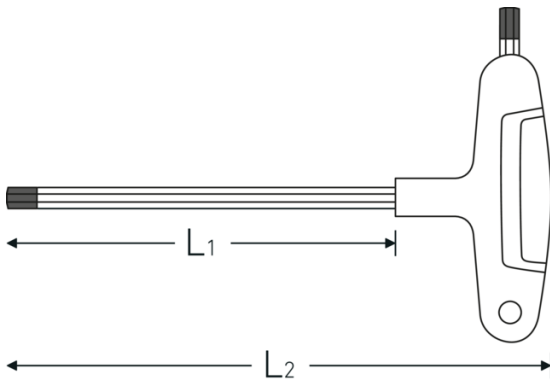

## Hex screwdriver

10768

Product no. **43253060**  
GTIN **4018754319411**  
Model **10768 6**

### Label.

Hex screwdriver Hex drive 6 mm L.200mm

### Technical Attributes.

Drive profile	hex
External hex drive (mm)	6 mm
L1	200 mm
L2	228 mm

### Logistics data.

Depth mm (IFS)	228
Width mm (IFS)	110
Height mm (IFS)	22
Length (packed, mm)	410
Width (packed, mm)	200
Height (packed, mm)	45
Volume (packed, dm <sup>3</sup> )	3.69 dm <sup>3</sup>
Product no.	43253060
Weight (gross, kg)	0,964