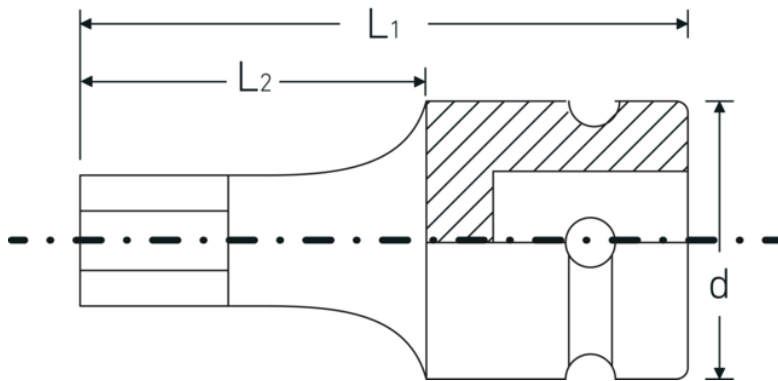

IMPACT screwdriver sockets 1/2"

54IMP

Product no. **23050007**
GTIN **4018754233816**
Model **54 IMP 7**

Label. IMPACT screwdriver socket 1/2 " 7 mm L.40mm

- Features.**
- for hex socket screws
 - 1/2" internal square drive
 - Chrome Alloy Steel, gunmetal finish

Product highlights.

Optimised functionality.

All IMPACT sockets have a through cross hole for the connecting pin and a deep groove for the rubber locking ring. The locking pin is not stressed during use.

High fitting accuracy.

The high fitting accuracy due to tight tolerances guarantees optimum, backlash-free transmission of forces to the socket.

Technical Drawing.

Technical Attributes.

Drive profile	hex
External hex drive (mm)	7 mm
Internal square drive (inch)	1/2 "
d	25 mm
L1	40 mm
L2	20 mm

Logistics data.

Depth mm (IFS)	38
Width mm (IFS)	25
Height mm (IFS)	25
WEEE/ElektroG	nicht ear-pflichtig
Length (packed, mm)	135
Width (packed, mm)	26
Height (packed, mm)	26
Volume (packed, dm3)	0.09126 dm3
Product no.	23050007
Weight (gross, kg)	0,295
Weight PAP (kg)	0,000
Weight PVC (kg)	0,000
GTIN	4018754233816
Country of origin AWR	TAIWAN, PROVINCE OF CHINA
Region of origin	Ausländischer Ursprung
Customs tariff no.	82042000
Packing standard	5
Weight	60 g