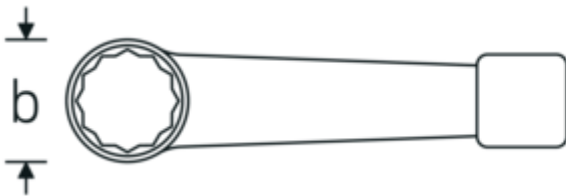

Impact ring spanner, metric

4205

Product no. **42050050**
GTIN **4018754024223**
Model **4205 50**

Label. Striking face ring spanner Spanner size 50mm L.250mm

Features.

- DIN 7444
- special steel, grey

Technical Drawing.

Technical Attributes.

a	23,5 mm
Width mm (b)	80 mm
DIN	DIN 7444
Length mm (L)	250 mm
Spanner size 1 [mm]	50 mm

Logistics data.

Depth mm (IFS)	255
Width mm (IFS)	80
Height mm (IFS)	24
Length (packed, mm)	255
Width (packed, mm)	80
Height (packed, mm)	24
Volume (packed, dm3)	0.4896 dm3
Product no.	42050050
Weight (gross, kg)	1,120
Weight PAP (kg)	0,000
Weight PVC (kg)	0,000