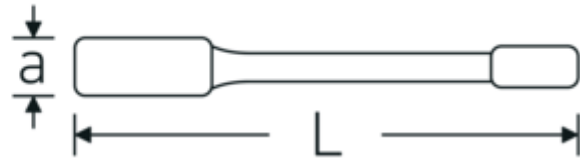

Impact ring spanner, metric

4205

Product no. **42050050**
GTIN **4018754024223**
Model **4205 50**

Label. Striking face ring spanner Spanner size 50mm L.250mm

Features.

- DIN 7444
- special steel, grey

Technical Drawing.

Technical Attributes.

a	23,5 mm
Width mm (b)	80 mm
DIN	DIN 7444
Length mm (L)	250 mm
Spanner size 1 [mm]	50 mm

Logistics data.

Depth mm (IFS)	255
Width mm (IFS)	80
Height mm (IFS)	24
Length (packed, mm)	255
Width (packed, mm)	80
Height (packed, mm)	24
Volume (packed, dm3)	0.4896 dm3
Product no.	42050050
Weight (gross, kg)	1,120
Weight PAP (kg)	0,000
Weight PVC (kg)	0,000