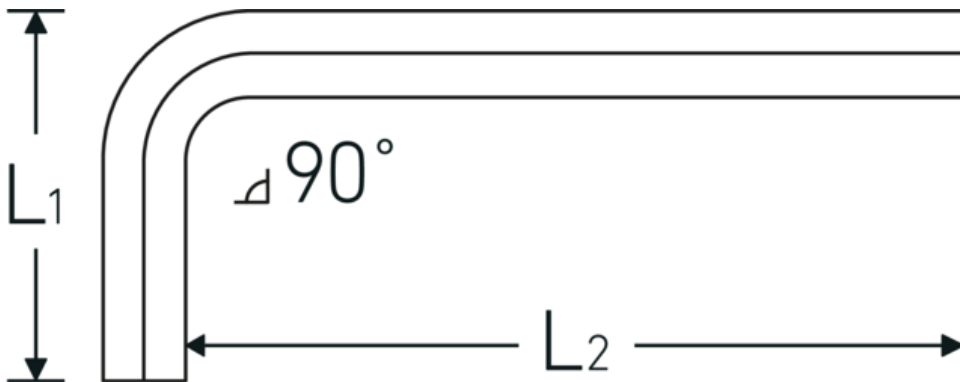

Hex key for socket head screws

10760

Product no. **43153002**
 GTIN **4018754332090**
 Model **10760 2**
WINKELSCHRAUBENDREHER
SECHSKANT

Label. Hex key for socket head screws Hex drive 2mm L.18mm x 52mm

- Features.**
- DIN ISO 2936
 - for cap head screws
 - chrome vanadium, nickel-plated
 - 0.9 mm gunmetal finish

Technical Drawing.

Technical Attributes.

Drive profile	Hexagonal
External hex drive (mm)	2 mm
DIN	DIN ISO 2936
L1	18 mm
L2	52 mm

Logistics data.

Depth mm (IFS)	52
Width mm (IFS)	17
Height mm (IFS)	2
Length (packed, mm)	175
Width (packed, mm)	100

Height (packed, mm)	3
Volume (packed, dm³)	0.0525 dm ³
Product no.	43153002
Weight (gross, kg)	0,020
Weight PAP (kg)	0,000
Weight PVC (kg)	0,004
GTIN	4018754332090
Country of origin AWR	GERMANY
Region of origin	Nordrhein-Westfalen
WEEE/ElektroG	nicht ear-pflichtig
Customs tariff no.	82054000
Packing standard	10
Weight	2 g