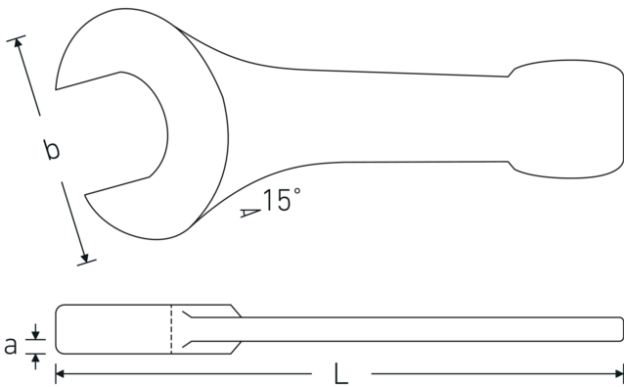

Open-ended striking spanner

4204

Product no. **42040050**
GTIN **4018754023714**
Model **4204 50**

Label. Open-ended striking spanner Spanner size 50mm L.275mm

Features.

- DIN 133
- special tool steel, grey finish

Technical Drawing.

Technical Attributes.

a	21 mm
Width mm (b)	105 mm
DIN	DIN 133
Length mm (L)	275 mm
Spanner size 1 [mm]	50 mm

Logistics data.

Depth mm (IFS)	270
Width mm (IFS)	105
Height mm (IFS)	22
Length (packed, mm)	270
Width (packed, mm)	105
Height (packed, mm)	22
Volume (packed, dm ³)	0.6237 dm ³

Product no.	42040050
Weight (gross, kg)	1,450
Weight PAP (kg)	0,000
Weight PVC (kg)	0,000
GTIN	4018754023714
Country of origin AWR	GERMANY
Region of origin	Nordrhein-Westfalen
WEEE/ElektroG	nicht ear-pflichtig
Customs tariff no.	82041100
Packing standard	1
Weight	1445 g

42040090	4204 90	Open-ended striking spanner Spanner size 90mm L.445mm	4018754023790
42040095	4204 95	Open-ended striking spanner Spanner size 95mm L.445mm	4018754023806
42040100	4204 100	Open-ended striking spanner Spanner size 100mm L.485mm	4018754023813
42040105	4204 105	Open-ended striking spanner Spanner size 105mm L.485mm	4018754023820