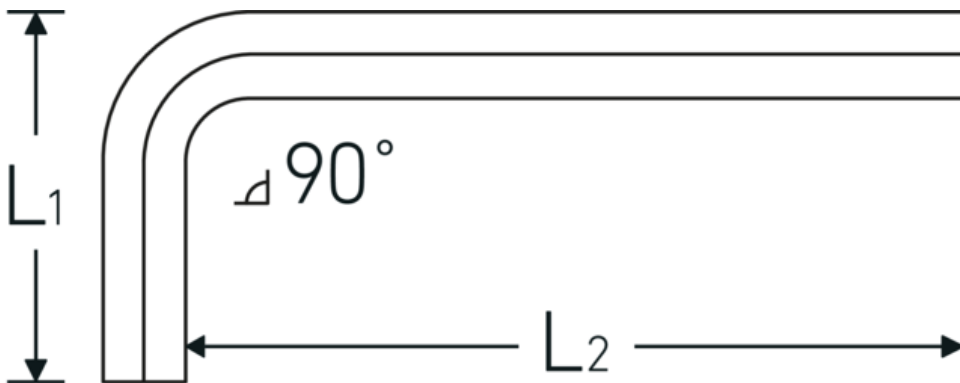

Hex key for socket head bolts

10760aCV

Product no. **43550009**
GTIN **4018754029426**
Model **10760 ACV 9/64**

Label.

Hex key L-wrench screwdriver Hex drive 9/64 L.23mm x 63mm

Technical Drawing.

Technical Attributes.

Drive profile	hex
External hex drive (inch)	9/64
L1	23 mm
L2	63 mm
Length mm (L)	75 mm

Logistics data.

Depth mm (IFS)	75
Width mm (IFS)	27
Height mm (IFS)	4
Length (packed, mm)	80
Width (packed, mm)	50
Height (packed, mm)	8
Volume (packed, dm ³)	0.032 dm ³
Product no.	43550009
Weight (gross, kg)	0,074

Weight PAP (kg)	0,000
Weight PVC (kg)	0,003
GTIN	4018754029426
Country of origin AWR	GERMANY
Region of origin	Hessen
WEEE/ElektroG	nicht ear-pflichtig
Customs tariff no.	82054000
Packing standard	10
Weight	7 g

43550028	10760 ACV 7/16	Hex key L-wrench screwdriver Hex drive 7/16 L.48mm x 124mm	4018754029518
43550032	10760 ACV 1/2	Hex key L-wrench screwdriver Hex drive 1/2 L.50mm x 133mm	4018754029525
43550034	10760 ACV 9/16	Hex key L-wrench screwdriver Hex drive 9/16 L.57mm x 152mm	4018754029532
43550036	10760 ACV 5/8	Hex key L-wrench screwdriver Hex drive 5/8 L.59mm x 160mm	4018754029549
43550040	10760 ACV 3/4	Hex key L-wrench screwdriver Hex drive 3/4 L.70mm x 180mm	4018754029556
43550044	10760 ACV 7/8	Hex key L-wrench screwdriver Hex drive 7/8 L.80mm x 200mm	4018754029563