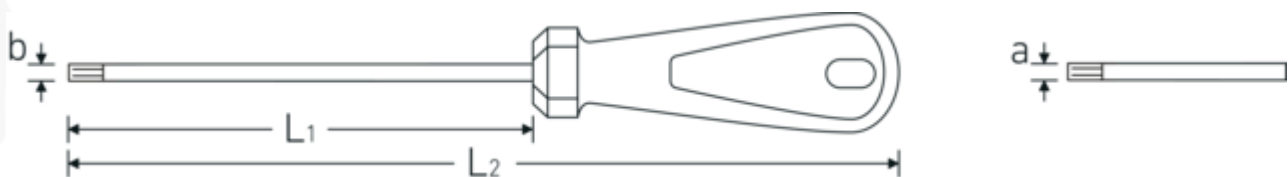

TORX® B0 screwdriver 3K DRALL®

4856

Product no. 48560027
GTIN 4018754123261
Model 4856 T27

Label. TORX® B0 screwdriver 3K DRALL® T27 L.115mm

Product highlights.

Outstanding craftsmanship.

The blades are made of exceptionally fine industrial-grade chrome alloy steel, through-hardened and anchored in the grip in such a way that they stay there.

Technical Drawing.

Technical Attributes.

Drive profile	TORX® B0
Size of output profile	T27
L1	115 mm
L2	230 mm

Logistics data.

Depth mm (IFS)	206
Width mm (IFS)	27
Height mm (IFS)	24
Length (packed, mm)	232
Width (packed, mm)	123
Height (packed, mm)	38
Volume (packed, dm3)	1.084368 dm3
Product no.	48560027
Weight (gross, kg)	0,450
Weight PAP (kg)	0,600
Weight PVC (kg)	0,000
GTIN	4018754123261
Country of origin AWR	GERMANY
Region of origin	Nordrhein-Westfalen
WEEE/ElektroG	nicht ear-pflichtig
Customs tariff no.	82054000
Packing standard	5
Weight	58 g