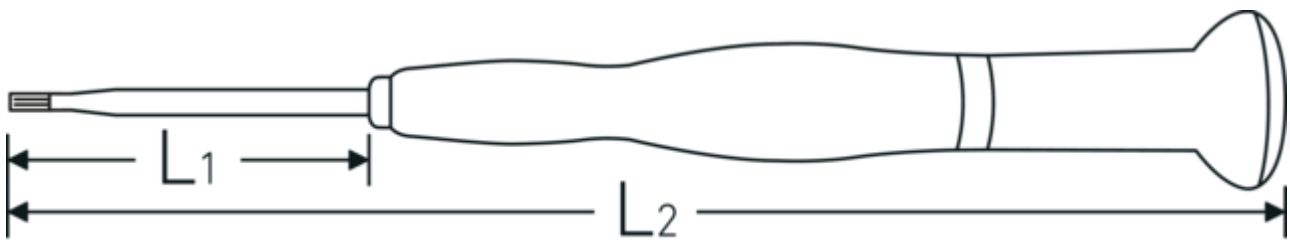

4754

Product no. **47540009**
GTIN **4018754355211**
Model **4754 T9**

Label. Electronic TORX® screwdrivers T9 L.60mm

Technical Drawing.

Technical Attributes.

Size of output profile	T9
L1	60 mm
L2	160 mm

Logistics data.

Depth mm (IFS)	164
Width mm (IFS)	20
Height mm (IFS)	20
Length (packed, mm)	167
Width (packed, mm)	80
Height (packed, mm)	30
Volume (packed, dm ³)	0.4008 dm ³
Product no.	47540009
Weight (gross, kg)	0,112
Weight PAP (kg)	0,042
Weight PVC (kg)	0,000
GTIN	4018754355211

Country of origin AWR	GERMANY
Region of origin	Nordrhein-Westfalen
WEEE/ElektroG	nicht ear-pflichtig
Customs tariff no.	82054000
Packing standard	5
Weight	19 g

Variants.

Product no.	Model no. (ERP)	Description	GTIN
47540004	4754 T4	Electronic TORX® screwdrivers T4 L.50mm	4018754355167
47540005	4754 T5	Electronic TORX® screwdrivers T5 L.50mm	4018754355174
47540006	4754 T6	Electronic TORX® screwdrivers T6 L.50mm	4018754355181
47540007	4754 T7	Electronic TORX® screwdrivers T7 L.50mm	4018754355198
47540008	4754 T8	Electronic TORX® screwdrivers T8 L.60mm	4018754355204
47540009	4754 T9	Electronic TORX® screwdrivers T9 L.60mm	4018754355211
47540010	4754 T10	Electronic TORX® screwdrivers T10 L.60mm	4018754355235
47540015	4754 T15	Electronic TORX® screwdrivers T15 L.80mm	4018754355273