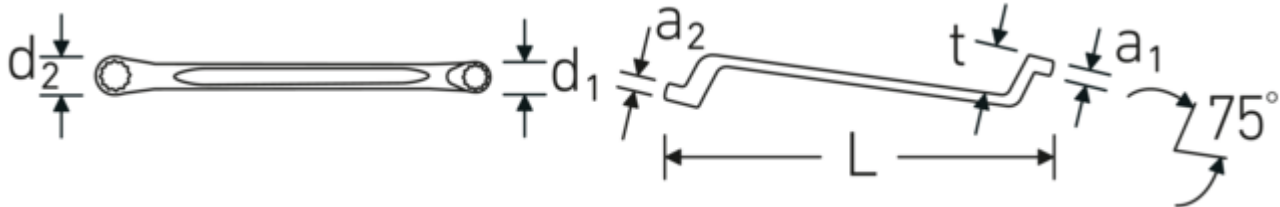

A special manufacturing process makes thin-walled rings possible – primarily for slightly lower-lying screw connections.

Manufactured from durable chrome-alloy steel for a long service life and resistance to wear.

Technologies and features.

Anti-Slip-Drive

The special AS-Drive profile makes high force transmission to the flats of screws and bolts possible without damaging them. This also prevents stripping of the screw head.

Thin-walled rings

The thin wall diameter of our rings makes it easier to work in confined spaces. The ring sides are taller than standard nuts, which prevents jamming.

Technical Drawing.

Technical Attributes.

a1	13 mm
a2	14 mm
Drive profile	bi-hex AS-Drive®
d1	30,7 mm
d2	33,4 mm
Length mm (L)	315 mm
Spanner size 1 [mm]	21 mm
Ring position	75 °
Spanner size 2 [mm]	23 mm
t	31 mm

Logistics data.

Depth mm (IFS)	328
Width mm (IFS)	35
Height mm (IFS)	35
Length (packed, mm)	335
Width (packed, mm)	88
Height (packed, mm)	37
Volume (packed, dm3)	1.09076 dm3
Product no.	41042123
Weight (gross, kg)	1,560
Weight PAP (kg)	0,000
Weight PVC (kg)	0,014
GTIN	4018754021031
Country of origin AWR	GERMANY
Region of origin	Nordrhein-Westfalen
WEEE/ElektroG	nicht ear-pflichtig
Customs tariff no.	82041100
Packing standard	5
Weight	312 g