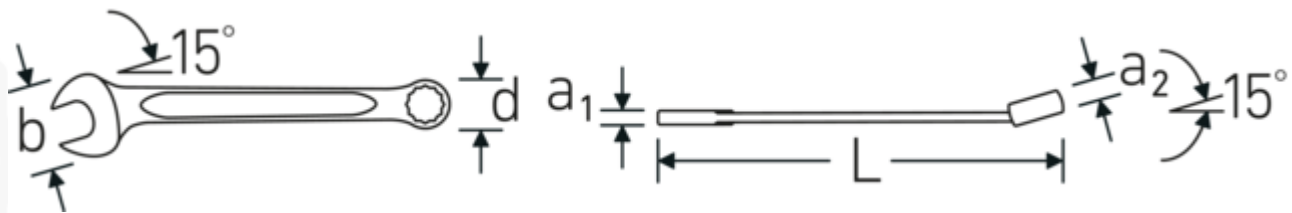

Double-T profile

Our combination and ring spanners have an additional recess in the middle of the tool. Similar to the principle of a double T-beam, this provides a tremendous load capacity and maximum strength whilst reducing weight.

Thin-walled rings

The thin wall diameter of our rings makes it easier to work in confined spaces. The ring sides are taller than standard nuts, which prevents jamming.

Offset Shaft Design

Our spanners are specially designed with additional reinforcement in the load zones where the greatest amount of force is transmitted - namely where the jaw meets the shank - in order to prevent deformation.

Technical Drawing.

Technical Attributes.

a1	8,9 mm
a2	16,5 mm
Width mm (b)	66 mm
d	43,2 mm
DIN	DIN 3113 Form A / ISO 7738 Form A
Length mm (L)	332 mm
Jaw angle	15 °
Ring position	15 °
Spanner size 1 [inch]	1 3/16 "
Spanner size 2 [inch]	1 3/16 "