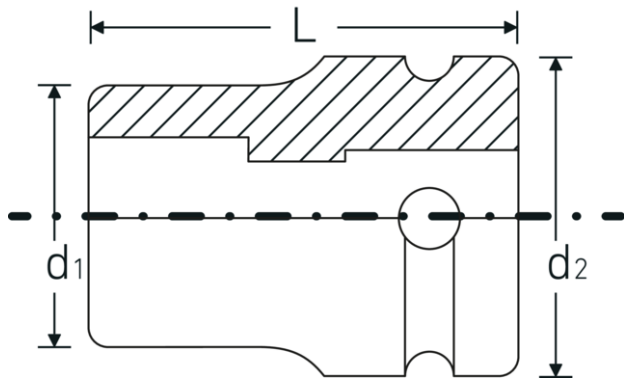

Product highlights.

Powerful and resilient.

The sockets are made from high-quality Chrome Alloy Steel. They are hardened in oil to prevent stress and distortion.

Optimised functionality.

All IMPACT sockets have a through cross hole for the connecting pin and a deep groove for the rubber locking ring. The locking pin is not stressed during use.

High fitting accuracy.

The high fitting accuracy due to tight tolerances guarantees optimum, backlash-free transmission of forces to the socket.

Technical Drawing.

Technical Attributes.

Drive profile	TORX®
TORX® drive profile (mm)	12,9 mm
Internal square drive (inch)	1/2 "
d1	17,7 mm
d2	25 mm
Size of output profile	E14
Length mm (L)	38 mm

Logistics data.

Depth mm (IFS)	38
Width mm (IFS)	25
Height mm (IFS)	25
WEEE/ElektroG	nicht ear-pflichtig
Length (packed, mm)	150
Width (packed, mm)	70
Height (packed, mm)	45
Volume (packed, dm3)	0.4725 dm3
Product no.	23080014
Weight (gross, kg)	0,730
Weight PAP (kg)	0,000
Weight PVC (kg)	0,006
GTIN	4018754015290
Country of origin AWR	GERMANY
Region of origin	Nordrhein-Westfalen
Customs tariff no.	82042000
Packing standard	10
Weight	73 g

Variants.

Product no.	Model no. (ERP)	Description	GTIN
23080010	2308TX IMP E 10	IMPACT socket 1/2 " E10 L.38mm	4018754015276
23080012	2308TX IMP E 12	IMPACT socket 1/2 " E12 L.38mm	4018754015283
23080014	2308TX IMP E 14	IMPACT socket 1/2 " E14 L.38mm	4018754015290