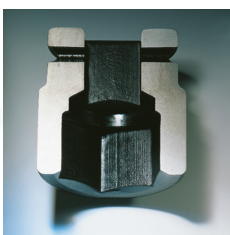

IMPACT sockets TORX® 1/2"

2308TX

Product no. **23080014**
GTIN **4018754015290**
Model **2308TX IMP E 14**

Label. IMPACT socket 1/2 " E14 L.38mm

- Features.**
- for external TORX® screws
 - 1/2" internal square drive
 - Chrome Alloy Steel, gunmetal finish

Product highlights.

Powerful and resilient.

The sockets are made from high-quality Chrome Alloy Steel. They are hardened in oil to prevent stress and distortion.

Optimised functionality.

All IMPACT sockets have a through cross hole for the connecting pin and a deep groove for the rubber locking ring. The locking pin is not stressed during use.

High fitting accuracy.

The high fitting accuracy due to tight tolerances guarantees optimum, backlash-free transmission of forces to the socket.

Technical Drawing.

Technical Attributes.

Drive profile	TORX®
TORX® drive profile (mm)	12,9 mm
Internal square drive (inch)	1/2 "
d1	17,7 mm
d2	25 mm
Size of output profile	E14
Length mm (L)	38 mm