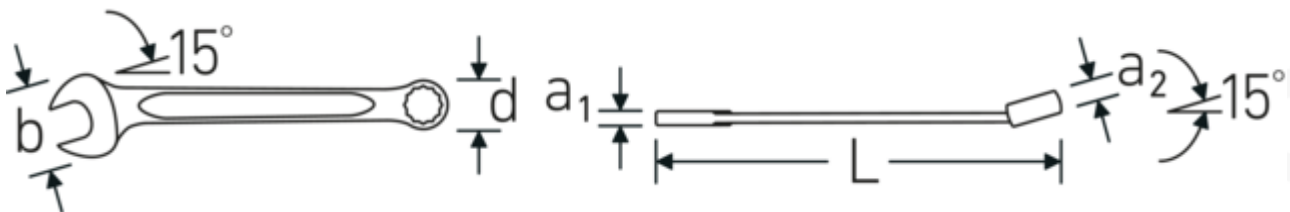

Technical Drawing.

Technical Attributes.

a1	3 mm
a2	3,2 mm
Width mm (b)	14 mm
d	9,8 mm
DIN	DIN 3113 Form A / ISO 7738 Form A

Logistics data.

Depth mm (IFS)	95
Width mm (IFS)	14
Height mm (IFS)	5
Length (packed, mm)	97
Width (packed, mm)	15