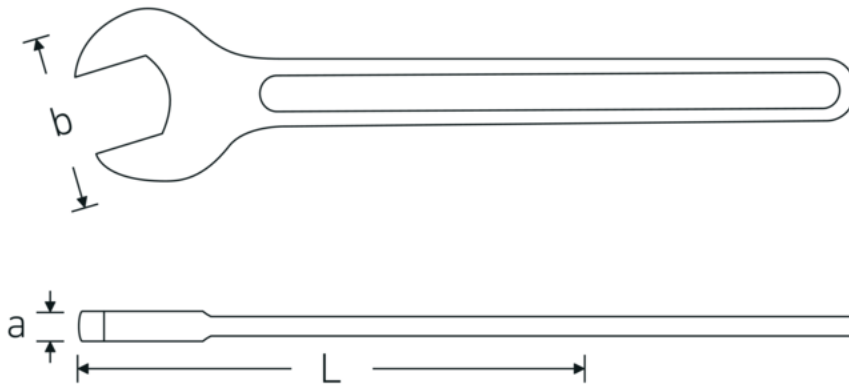

Open-ended wrench, metric

4004

Product no. **40040360**
GTIN **4018754018345**
Model **4004 36**

Label. Open-ended wrench Wrench size 36mm L.300mm

Technical Drawing.

Technical Attributes.

a	12,8 mm
Width mm (b)	74 mm
DIN	DIN 894
Length mm (L)	300 mm
Wrench width 1 [mm]	36 mm

Logistics data.

Depth mm (IFS)	300
Width mm (IFS)	80
Height mm (IFS)	14
Length (packed, mm)	300
Width (packed, mm)	80
Height (packed, mm)	14
Volume (packed, dm3)	0.336 dm3
Product no.	40040360
Weight (gross, kg)	0,395

Variants.

Product no.	Model no. (ERP)	Description	GTIN
40040240	4004 24	Open-ended wrench Wrench size 24mm L.215mm	4018754018307
40040270	4004 27	Open-ended wrench Wrench size 27mm L.238mm	4018754018314
40040300	4004 30	Open-ended wrench Wrench size 30mm L.261mm	4018754018321
40040320	4004 32	Open-ended wrench Wrench size 32mm L.273mm	4018754018338
40040360	4004 36	Open-ended wrench Wrench size 36mm L.300mm	4018754018345
40040410	4004 41	Open-ended wrench Wrench size 41mm L.335mm	4018754018352
40040460	4004 46	Open-ended wrench Wrench size 46mm L.369mm	4018754018369
40040500	4004 50	Open-ended wrench Wrench size 50mm L.412mm	4018754018376
40040550	4004 55	Open-ended wrench Wrench size 55mm L.457mm	4018754018383
40040600	4004 60	Open-ended wrench Wrench size 60mm L.492mm	4018754018390
40040650	4004 65	Open-ended wrench Wrench size 65mm L.528mm	4018754018406
40040700	4004 70	Open-ended wrench Wrench size 70mm L.572mm	4018754018413
40040750	4004 75	Open-ended wrench Wrench size 75mm L.608mm	4018754018420
40040800	4004 80	Open-ended wrench Wrench size 80mm L.645mm	4018754018437
40040850	4004 85	Open-ended wrench Wrench size 85mm L.690mm	4018754018444