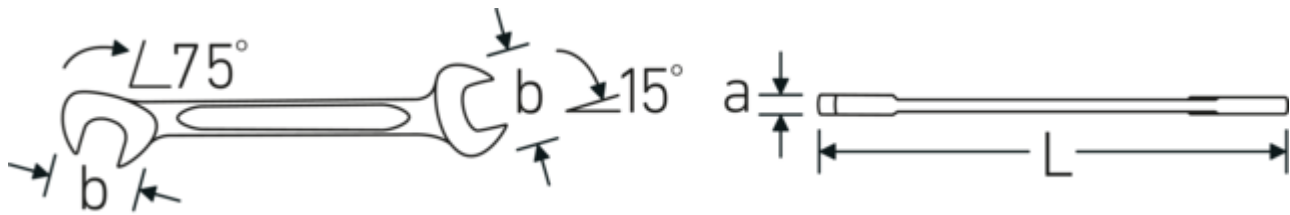

Features.

- spanners with equal widths across flats
- straight design, jaw position 15° and 75°
- sturdy, slim and lightweight intelligent design
- high bending strength due to double T-profile
- STAHLWILLE's round finish ensures a surface that is pleasant to the skin and has a good grip
- extremely sturdy, exceptionally durable
- drop-forged, hardened and cooled in oil bath
- chrome-alloy steel, chrome plated

Technologies and features.

Double-T profile

Our combination and ring spanners have an additional recess in the middle of the tool. Similar to the principle of a double T-beam, this provides a tremendous load capacity and maximum strength whilst reducing weight.

Offset Shaft Design

Our spanners are specially designed with additional reinforcement in the load zones where the greatest amount of force is transmitted - namely where the jaw meets the shank - in order to prevent deformation.

Technical Drawing.

Technical Attributes.

a	2 mm
Width mm (b)	12.6 mm
Length mm (L)	78 mm
Jaw angle	15/75 °
Spanner size 1 [inch]	13/64 "
Spanner size 2 [inch]	13/64 "

Logistics data.

Depth mm (IFS)	78
Width mm (IFS)	13
Height mm (IFS)	2
Length (packed, mm)	90
Width (packed, mm)	40
Height (packed, mm)	10
Volume (packed, dm3)	0.036 dm3
Product no.	40461313
Weight (gross, kg)	0,073
Weight PAP (kg)	0,000
Weight PVC (kg)	0,002
GTIN	4018754019946
Country of origin AWR	GERMANY
Region of origin	Nordrhein-Westfalen
WEEE/ElektroG	nicht ear-pflichtig
Customs tariff no.	82041100
Packing standard	10
Weight	7 g