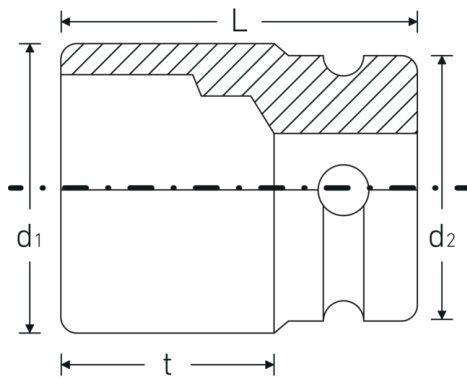

IMPACT sockets 1/2"

51IMP

Product no. **23020024**
GTIN **4018754015207**
Model **51 IMP 24**

Label. IMPACT socket 1/2 " 24mm L.85mm

- Features.**
- long version
 - with hex
 - 1/2" internal square drive
 - Chrome Alloy Steel, gunmetal finish
 - DIN 3129 / ISO 1711-2

High fitting accuracy.

The high fitting accuracy due to tight tolerances guarantees optimum, backlash-free transmission of forces to the socket.

Technical Drawing.

Technical Attributes.

Drive profile	hex
Internal square drive (inch)	1/2 "
d1	35 mm
d2	30 mm
Length mm (L)	85 mm
Spanner size [mm]	24 mm
t	66 mm

Logistics data.

Depth mm (IFS)	85
Width mm (IFS)	35
Height mm (IFS)	35
WEEE/ElektroG	nicht ear-pflichtig
Length (packed, mm)	176
Width (packed, mm)	36
Height (packed, mm)	86
Volume (packed, dm3)	0.544896 dm3
Product no.	23020024
Weight (gross, kg)	1,685
Weight PAP (kg)	0,000
Weight PVC (kg)	0,009
GTIN	4018754015207
Country of origin AWR	GERMANY
Region of origin	Nordrhein-Westfalen
Customs tariff no.	82042000
Packing standard	5
Weight	340 g