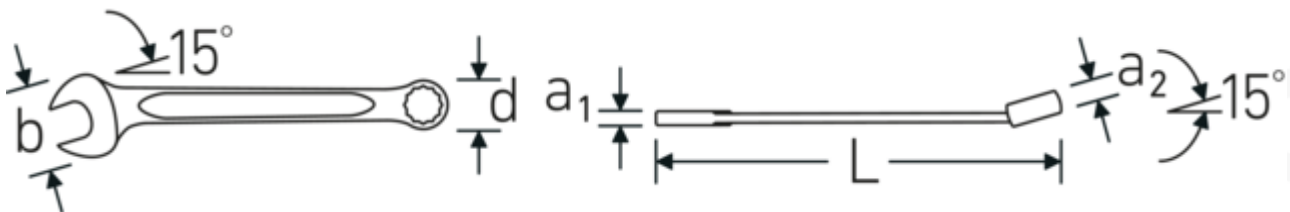

Double-T profile

Our combination and ring wrenches have an additional recess in the middle of the tool. Similar to the principle of a double-T beam, this provides a tremendous load capacity and maximum strength whilst reducing weight.

Thin-walled rings

The thin wall diameter of our rings makes it easier to work in confined spaces. The ring sides are taller than standard nuts, which prevents jamming.

Offset Shaft Design

Our wrenches are specially designed with additional reinforcement in the load zones where the greatest amount of force is transmitted - namely where the jaw meets the shank - in order to prevent deformation.

Technical Drawing.

Technical Attributes.

a1	7,3 mm
a2	13 mm
Width mm (b)	47 mm
d	30 mm
DIN	DIN 3113 Form A / ISO 7738 Form A

Logistics data.

Depth mm (IFS)	260
Width mm (IFS)	47
Height mm (IFS)	13
Length (packed, mm)	270
Width (packed, mm)	65

Length mm (L)	260 mm	Height (packed, mm)	20
Jaw angle	15 °	Volume (packed, dm3)	0.351 dm3
Ring position	15 °	Product no.	40484242
Wrench width 1 [inch]	13/16 "	Weight (gross, kg)	1,020
Wrench width s 2 [inch]	13/16 "	Weight PAP (kg)	0,000
		Weight PVC (kg)	0,013
		GTIN	4018754020225
		Country of origin AWR	GERMANY
		Region of origin	Nordrhein-Westfalen
		WEEE/ElektroG	nicht ear-pflichtig
		Customs tariff no.	82041100
		Packing standard	5
		Weight	204 g