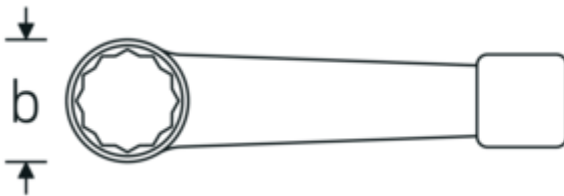

Impact ring spanner, metric

4205

Product no. **42050095**
GTIN **4018754024360**
Model **4205 95**

Label. Striking face ring spanner Spanner size 95mm L.400mm

Features.

- DIN 7444
- special steel, grey

Technical Drawing.

Technical Attributes.

a	41,5 mm
Width mm (b)	152 mm
DIN	DIN 7444
Length mm (L)	400 mm
Spanner size 1 [mm]	95 mm

Logistics data.

Depth mm (IFS)	390
Width mm (IFS)	142
Height mm (IFS)	40
Length (packed, mm)	390
Width (packed, mm)	142
Height (packed, mm)	40
Volume (packed, dm3)	2.2152 dm3
Product no.	42050095
Weight (gross, kg)	4,900
Weight PAP (kg)	0,000
Weight PVC (kg)	0,000