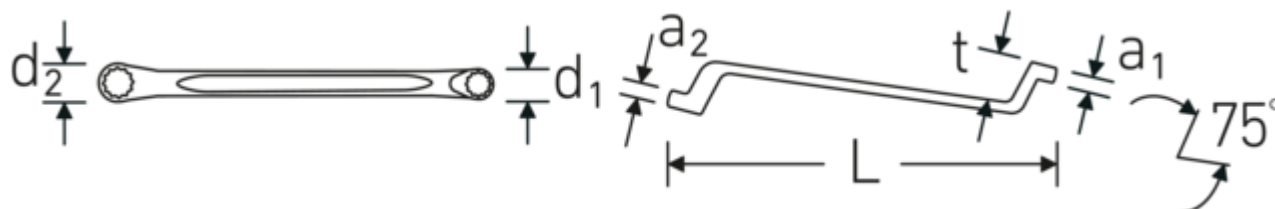

A special manufacturing process makes thin-walled rings possible – primarily for slightly lower-lying screw connections.

Manufactured from durable chrome-alloy steel for a long service life and resistance to wear.

Technologies and features.

Anti-Slip-Drive

The special AS-Drive profile makes high force transmission to the flats of screws and bolts possible without damaging them. This also prevents stripping of the screw head.

Thin-walled rings

The thin wall diameter of our rings makes it easier to work in confined spaces. The ring sides are taller than standard nuts, which prevents jamming.

Technical Drawing.

Technical Attributes.

a1	17 mm
a2	18 mm
Drive profile	bi-hex AS-Drive®
d1	53 mm
d2	60 mm
Length mm (L)	440 mm
Spanner size 1 [mm]	36 mm
Ring position	75 °
Spanner size 2 [mm]	41 mm
t	40 mm

Logistics data.

Depth mm (IFS)	440
Width mm (IFS)	60
Height mm (IFS)	37
Length (packed, mm)	450
Width (packed, mm)	60
Height (packed, mm)	37
Volume (packed, dm ³)	0.999 dm ³
Product no.	41043641
Weight (gross, kg)	1,015
Weight PAP (kg)	0,000
Weight PVC (kg)	0,020
GTIN	4018754021185
Country of origin AWR	GERMANY
Region of origin	Nordrhein-Westfalen
WEEE/ElektroG	nicht ear-pflichtig
Customs tariff no.	82041100
Packing standard	1
Weight	1015 g