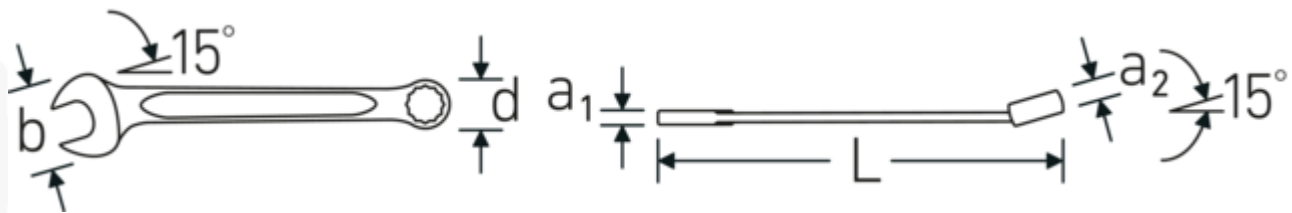

Double-T profile

Our combination and ring spanners have an additional recess in the middle of the tool. Similar to the principle of a double T-beam, this provides a tremendous load capacity and maximum strength whilst reducing weight.

Thin-walled rings

The thin wall diameter of our rings makes it easier to work in confined spaces. The ring sides are taller than standard nuts, which prevents jamming.

Offset Shaft Design

Our spanners are specially designed with additional reinforcement in the load zones where the greatest amount of force is transmitted - namely where the jaw meets the shank - in order to prevent deformation.

Technical Drawing.

Technical Attributes.

a1	14 mm
a2	21 mm
Width mm (b)	103 mm
d	68,4 mm
DIN	DIN 3113 Form A / ISO 7738 Form A
Length mm (L)	530 mm
Jaw angle	15 °
Ring position	15 °
Spanner size 1 [inch]	1 7/8 "
Spanner size 2 [inch]	1 7/8 "