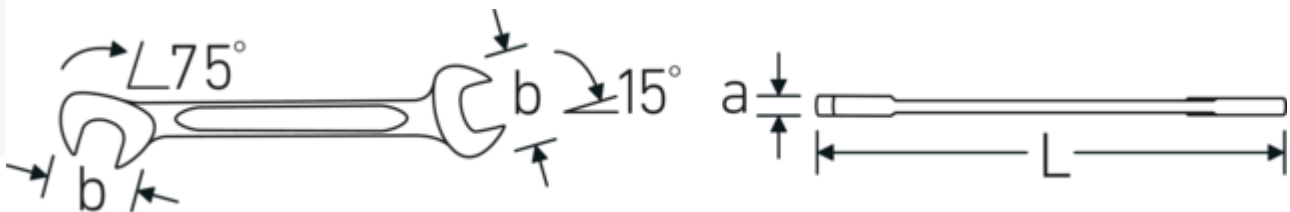

Double open-ended wrench set ELECTRIC, metric

ELECTRIC 12

Product no. **96400651**
GTIN **4018754080557**
Model **ELECTRIC 12/15**

Label. Double open-ended wrench set ELECTRIC 12/15 3,2-14 15

Technologies and features.

Double-T profile

Our combination and ring wrenches have an additional recess in the middle of the tool. Similar to the principle of a double-T beam, this provides a tremendous load capacity and maximum strength whilst reducing weight.

Offset Shaft Design

Our wrenches are specially designed with additional reinforcement in the load zones where the greatest amount of force is transmitted - namely where the jaw meets the shank - in order to prevent deformation.

Technical Drawing.

Technical Attributes.

Number of tools	15
Range	3,2-14
Model no.	12/15

Logistics data.

Depth mm (IFS)	170
Width mm (IFS)	140
Height mm (IFS)	15
Length (packed, mm)	170
Width (packed, mm)	140
Height (packed, mm)	20
Volume (packed, dm3)	0.476 dm3
Product no.	96400651
Weight (gross, kg)	0,340
Weight PAP (kg)	0,000
Weight PVC (kg)	0,002
GTIN	4018754080557
Country of origin AWR	GERMANY
Region of origin	Nordrhein-Westfalen
WEEE/ElektroG	nicht ear-pflichtig
Customs tariff no.	82041100
Packing standard	1
Weight	296 g