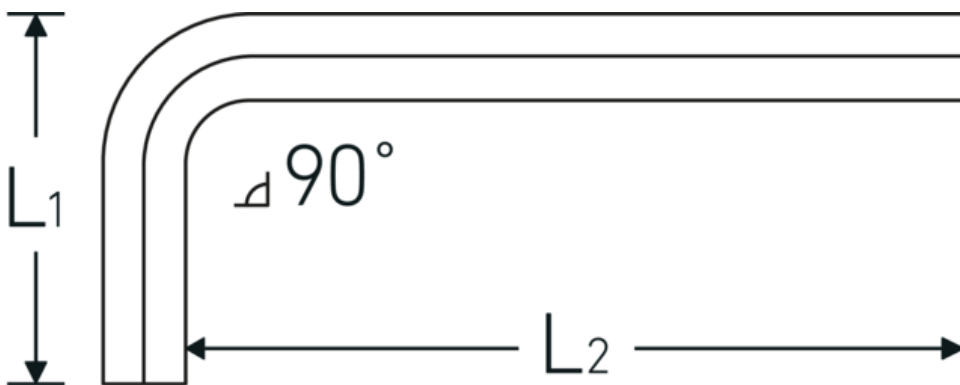

Hex key for socket head screws

10760

Product no. **43153004**
 GTIN **4018754332120**
 Model **10760 4**
WINKELSCHRAUBENDREHER
SECHSKANT

Label. Hex key for socket head screws Hex drive 4mm L.29mm x 74mm

- Features.**
- DIN ISO 2936
 - for cap head screws
 - chrome vanadium, nickel-plated
 - 0.9 mm gunmetal finish

Technical Drawing.

Technical Attributes.

Drive profile	Hexagonal
External hex drive (mm)	4 mm
DIN	DIN ISO 2936
L1	29 mm
L2	74 mm

Logistics data.

Depth mm (IFS)	72
Width mm (IFS)	27
Height mm (IFS)	5
Length (packed, mm)	100
Width (packed, mm)	35

Height (packed, mm)	5
Volume (packed, dm³)	0.0175 dm ³
Product no.	43153004
Weight (gross, kg)	0,104
Weight PAP (kg)	0,000
Weight PVC (kg)	0,004
GTIN	4018754332120
Country of origin AWR	GERMANY
Region of origin	Nordrhein-Westfalen
WEEE/ElektroG	nicht ear-pflichtig
Customs tariff no.	82054000
Packing standard	10
Weight	10 g