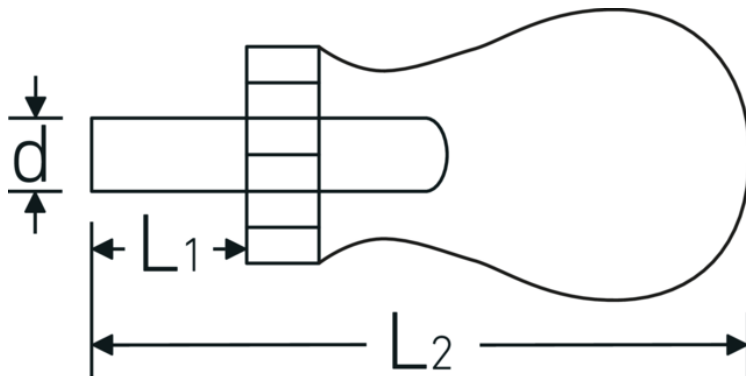

Bit ratchet screwdriver 1/4", short

4008-2

Product no. 18120002
GTIN 4018754238927
Model 4008-2

Label. 1/4" Bit ratchet screwdriver L.95mm

Product highlights.

Quick screw tightening.

The ratchet function enables screws to be tightened quickly, while the knurled zone supports rapid pre-tightening. With a heavy-duty mechanism that features 48 teeth and a 7.5° working angle, the bit ratchet is a powerful and efficient tool.

Intuitive switching.

The intuitively operated changeover ring can be turned from left to right for a quick change of direction. The ratchet is fixed when in the middle position.

Easy bit change.

Thanks to the magnetic hex socket, bit changes are effortless and reliable. The bits are held securely even when greater force is applied.

For tight installation spaces.

The ratcheting screwdriver's short, compact and domed shape facilitates access to narrow and hard-to-reach places.

Technologies and features.

2-component handle

Our 2-component handle is non-slip and ergonomically designed. It is resistant to the most common oils, greases, fuels, brake fluids and Skydrol.

Technical Drawing.

Technical Attributes.

Number of teeth	48
Working angle	7.5 °
d	10 mm
DIN	DIN 3126 / ISO 1173 Form C 6,3
Size	2
Internal hex drive [inch]	1/4 "
L1	25 mm
L2	95 mm

Logistics data.

Depth mm (IFS)	93
Width mm (IFS)	41
Height mm (IFS)	34
WEEE/ElektroG	nicht ear-pflichtig
Length (packed, mm)	100
Width (packed, mm)	45
Height (packed, mm)	40
Volume (packed, dm3)	0.18 dm3
Product no.	18120002
Weight (gross, kg)	0,140
Weight PAP (kg)	0,000
Weight PVC (kg)	0,003
GTIN	4018754238927
Country of origin AWR	TAIWAN, PROVINCE OF CHINA
Region of origin	Ausländischer Ursprung
Customs tariff no.	82054000
Packing standard	1
Weight	137 g