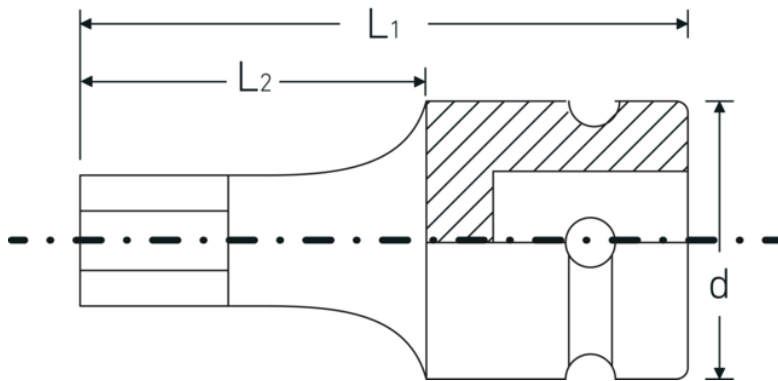

IMPACT screwdriver sockets 1/2"

54IMP

Product no. **23050019**
GTIN **4018754233878**
Model **54 IMP 19**

Label. IMPACT screwdriver socket 1/2 " 19 mm L.40mm

- Features.**
- for hex socket screws
 - 1/2" internal square drive
 - Chrome Alloy Steel, gunmetal finish

Product highlights.

Optimised functionality.

All IMPACT sockets have a through cross hole for the connecting pin and a deep groove for the rubber locking ring. The locking pin is not stressed during use.

High fitting accuracy.

The high fitting accuracy due to tight tolerances guarantees optimum, backlash-free transmission of forces to the socket.

Technical Drawing.

Technical Attributes.

Drive profile	hex
External hex drive (mm)	19 mm
Internal square drive (inch)	1/2 "
d	25 mm
L1	40 mm
L2	20 mm

Logistics data.

Depth mm (IFS)	50
Width mm (IFS)	30
Height mm (IFS)	30
WEEE/ElektroG	nicht ear-pflichtig
Length (packed, mm)	155
Width (packed, mm)	50
Height (packed, mm)	31
Volume (packed, dm3)	0.24025 dm3
Product no.	23050019
Weight (gross, kg)	0,464
Weight PAP (kg)	0,000
Weight PVC (kg)	0,004
GTIN	4018754233878
Country of origin AWR	TAIWAN, PROVINCE OF CHINA
Region of origin	Ausländischer Ursprung
Customs tariff no.	82042000
Packing standard	5
Weight	164 g