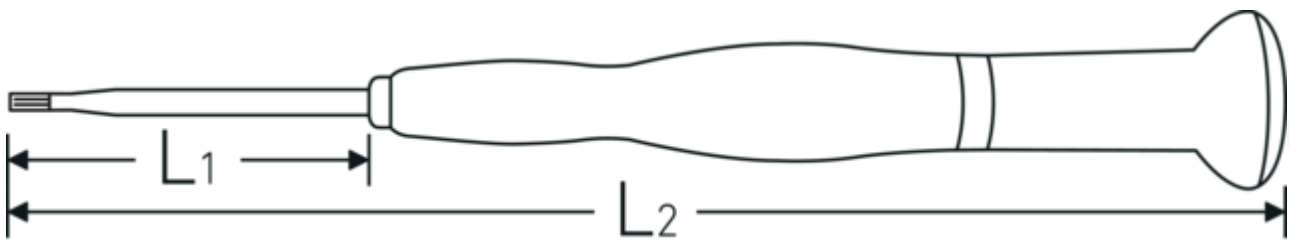

### Technical Drawing.

### Technical Attributes.

Size of output profile	T8
L1	60 mm
L2	160 mm

### Logistics data.

Depth mm (IFS)	164
Width mm (IFS)	20
Height mm (IFS)	20
Length (packed, mm)	167
Width (packed, mm)	80
Height (packed, mm)	30
Volume (packed, dm3)	0.4008 dm3
Product no.	47540008
Weight (gross, kg)	0,112
Weight PAP (kg)	0,042
Weight PVC (kg)	0,000
GTIN	4018754355204