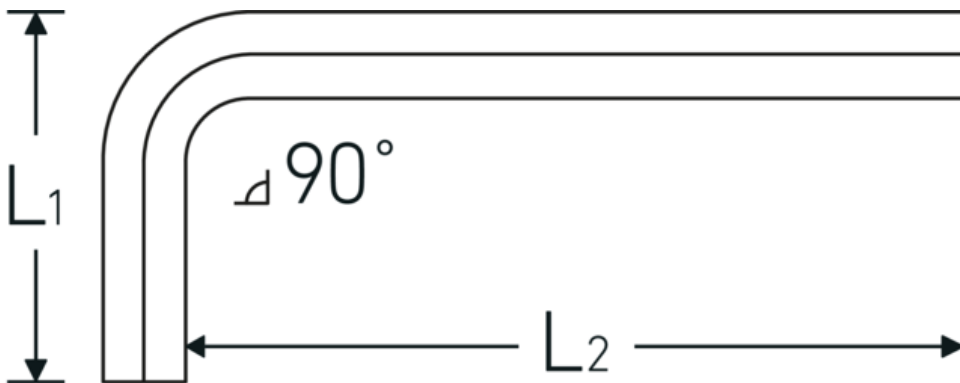

Hex key for socket head bolts

10760

Product no. **43153022**
 GTIN **4018754332229**
 Model **10760 22**
WINKELSCHRAUBENDREHER
SECHSKANT

Label.

Hex key for hex bolts Hex drive 22mm L.80mm x 200mm

Technical Drawing.

Technical Attributes.

Drive profile	hex
External hex drive (mm)	22 mm
DIN	DIN ISO 2936
L1	80 mm
L2	200 mm

Logistics data.

Depth mm (IFS)	218
Width mm (IFS)	97
Height mm (IFS)	25
Length (packed, mm)	260
Width (packed, mm)	150
Height (packed, mm)	26
Volume (packed, dm ³)	1.014 dm ³
Product no.	43153022
Weight (gross, kg)	0,920

Weight PAP (kg)	0,000
Weight PVC (kg)	0,008
GTIN	4018754332229
Country of origin AWR	GERMANY
Region of origin	Nordrhein-Westfalen
WEEE/ElektroG	nicht ear-pflichtig
Customs tariff no.	82054000
Packing standard	1
Weight	895 g