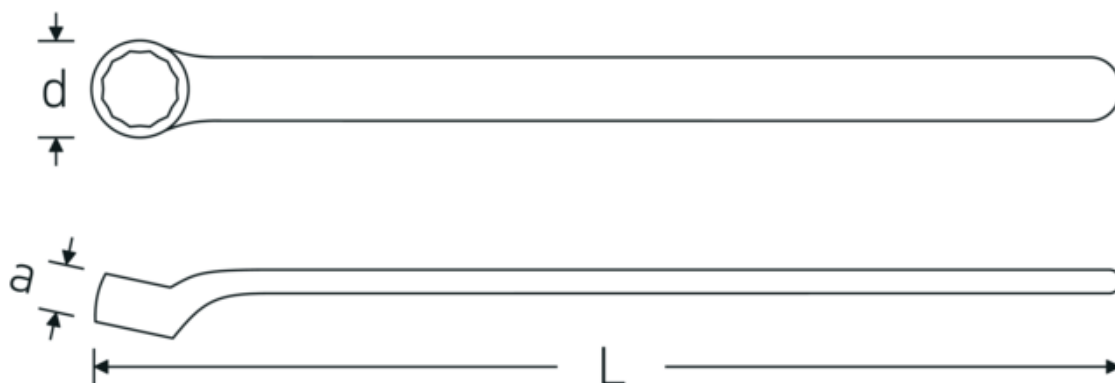

VDE special ring spanner

12161 VDE

Product no. **44190013**
GTIN **4018754254033**
Model **12161 VDE 13**

Label. VDE special ring spanner Spanner size 13mm

- Features.**
- Chrome Alloy Steel, chrome plated
 - VDE insulated up to 1000 V
 - DIN EN 60900
 - IEC 900 certified up to AC/1000V

Technologies and features.

Anti-Slip-Drive

The special AS-Drive profile makes high force transmission to the flats of screws and bolts possible without damaging them. This also prevents stripping of the screw head.

Thin-walled rings

The thin wall diameter of our rings makes it easier to work in confined spaces. The ring sides are taller than standard nuts, which prevents jamming.

Technical Drawing.

Technical Attributes.

a	15 mm
d	23,6 mm
DIN	DIN EN 60900
Length mm (L)	171,2 mm
Spanner size 1 [mm]	13 mm

Logistics data.

Depth mm (IFS)	170
Width mm (IFS)	22
Height mm (IFS)	12
Length (packed, mm)	220
Width (packed, mm)	100
Height (packed, mm)	15
Volume (packed, dm ³)	0.33 dm ³
Product no.	44190013
Weight (gross, kg)	0,088
Weight PAP (kg)	0,000
Weight PVC (kg)	0,000
GTIN	4018754254033
Country of origin AWR	GERMANY
Region of origin	Nordrhein-Westfalen
WEEE/ElektroG	nicht ear-pflichtig
Customs tariff no.	82041100
Packing standard	1
Weight	82 g