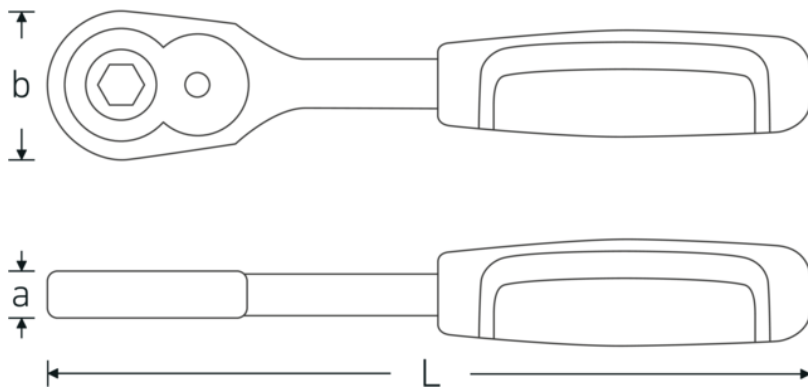

Fine-tooth bit ratchet 1/4" with ejector function

419B

Product no. 11131010
GTIN 4018754286607
Model 419B

Label.

1/4 Bit fine-tooth ratchet with ejector function RSW.4.5° L.115mm

Technologies and features.

STAHlwILLE protects against FOD (Foreign Object Damage). Our tool is ideal for safety-relevant sectors such as aviation, thanks to the screwless design.

Fine-tooth ratchet mechanism

Our fine-tooth ratchets with 80 teeth re-engage after just 4.5° for maximum precision in confined spaces. 8 pairs of parallel teeth simultaneously ensure maximum load-bearing capacity and particularly smooth running, even at high torques.

Technical Drawing.

Technical Attributes.

a	16 mm
Internal hex drive (inch)	1/4
Number of teeth	80
Working angle	4.5 °
Width mm (b)	22 mm
DIN	DIN 3126 / ISO 1173 Form D 6,3
Length mm (L)	115 mm

Logistics data.

Depth mm (IFS)	115
Width mm (IFS)	22
Height mm (IFS)	18
WEEE/ElektroG	nicht ear-pflichtig
Length (packed, mm)	120
Width (packed, mm)	90
Height (packed, mm)	20
Volume (packed, dm3)	0.216 dm3
Product no.	11131010
Weight (gross, kg)	0,385
Weight PAP (kg)	0,000
Weight PVC (kg)	0,004
GTIN	4018754286607
Country of origin AWR	GERMANY
Region of origin	Nordrhein-Westfalen
Customs tariff no.	82042000
Packing standard	5
Weight	76 g