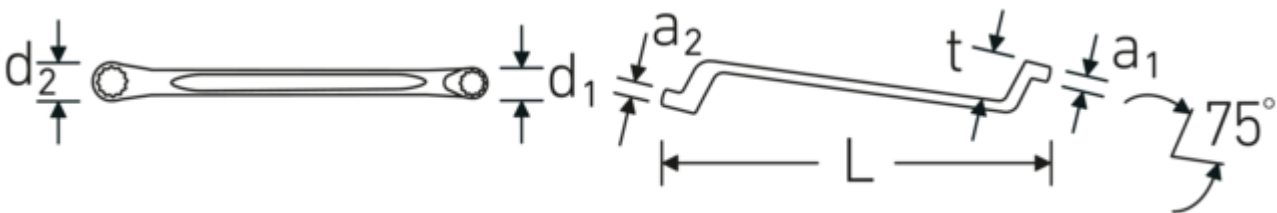

Technologies and features.

Double-T profile

Our combination and ring wrenches have an additional recess in the middle of the tool. Similar to the principle of a double-T beam, this provides a tremendous load capacity and maximum strength whilst reducing weight.

Thin-walled rings

The thin wall diameter of our rings makes it easier to work in confined spaces. The ring sides are taller than standard nuts, which prevents jamming.

Technical Drawing.

Technical Attributes.

Number of tools	9
Range	6x7-21x24
Model no.	20/9

Logistics data.

Depth mm (IFS)	360
Width mm (IFS)	55
Height mm (IFS)	46
Length (packed, mm)	360
Width (packed, mm)	55
Height (packed, mm)	46
Volume (packed, dm3)	0.9108 dm3
Product no.	96410409
Weight (gross, kg)	1,615
Weight PAP (kg)	0,066
Weight PVC (kg)	0,000
GTIN	4018754122950
Country of origin AWR	GERMANY
Region of origin	Nordrhein-Westfalen
WEEE/ElektroG	nicht ear-pflichtig
Customs tariff no.	82041100
Packing standard	1
Weight	1615 g