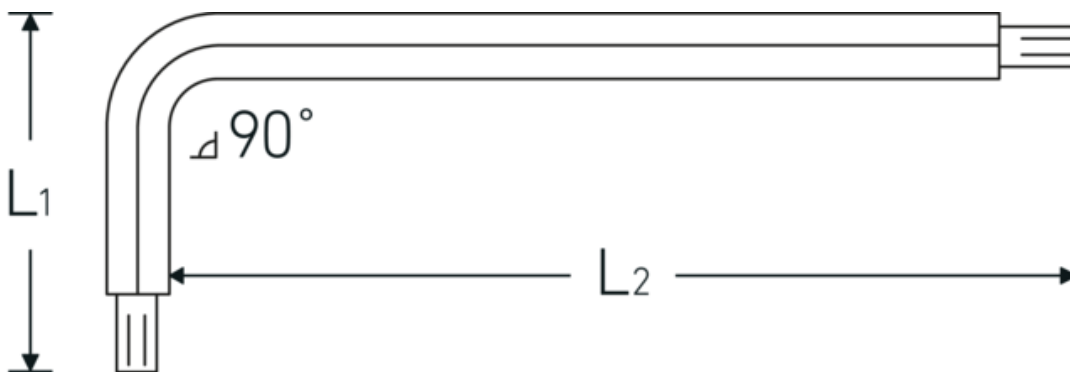

## Hex key with ball end for socket head screws

10767

Product no. **43263005**  
 GTIN **4018754332816**  
 Model **10767 5 KUGELKOPF-  
 WINKELSCHRAUBENDREHER  
 SECHSKANT**

**Label.** Hex key with ball end for socket head screws Hex drive 5mm L.28mm x 158mm

- Features.**
- for hexagon socket head screws
  - with ball end on long arm
  - swivel angle up to 25° each side
  - Chrome Vanadium, gunmetal finish

### Technical Attributes.

Drive profile	Hexagonal
External hex drive (mm)	5 mm
L1	28 mm
L2	158 mm

### Logistics data.

Depth mm (IFS)	162
Width mm (IFS)	32
Height mm (IFS)	6
Length (packed, mm)	350
Width (packed, mm)	100

<b>Height (packed, mm)</b>	7
<b>Volume (packed, dm<sup>3</sup>)</b>	0.245 dm <sup>3</sup>
<b>Product no.</b>	43263005
<b>Weight (gross, kg)</b>	0,314
<b>Weight PAP (kg)</b>	0,000
<b>Weight PVC (kg)</b>	0,006
<b>GTIN</b>	4018754332816
<b>Country of origin AWR</b>	GERMANY
<b>Region of origin</b>	Nordrhein-Westfalen
<b>WEEE/ElektroG</b>	nicht ear-pflichtig
<b>Customs tariff no.</b>	82054000
<b>Packing standard</b>	10
<b>Weight</b>	30 g