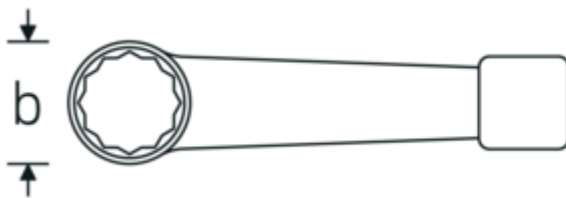

Impact ring spanner, metric

4205

Product no. **42050026**
GTIN **4018754024070**
Model **4205 26**

Label. Striking face ring spanner Spanner size 26mm L.160mm

Features.

- DIN 7444
- special steel, grey

Technical Drawing.

Technical Attributes.

a	15 mm
Width mm (b)	42.5 mm
DIN	DIN 7444
Length mm (L)	160 mm
Spanner size 1 [mm]	26 mm

Logistics data.

Depth mm (IFS)	180
Width mm (IFS)	46
Height mm (IFS)	16
Length (packed, mm)	180
Width (packed, mm)	46
Height (packed, mm)	16
Volume (packed, dm3)	0.13248 dm3
Product no.	42050026
Weight (gross, kg)	0,200
Weight PAP (kg)	0,000
Weight PVC (kg)	0,006