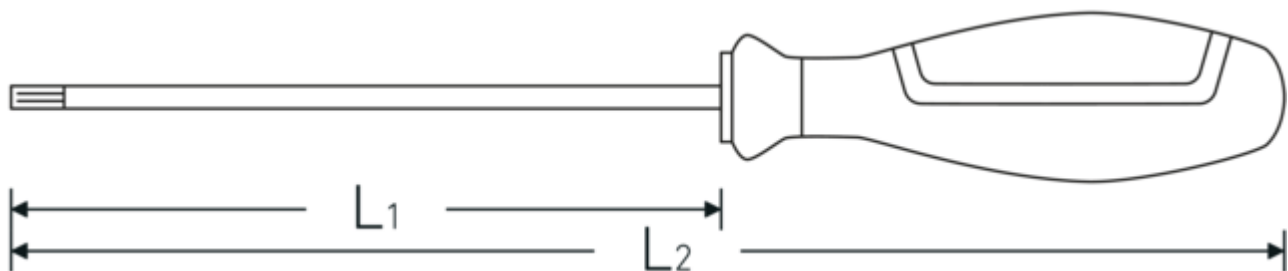

Outstanding craftsmanship.

The blades are made of exceptionally fine industrial-grade chrome alloy steel, through-hardened and anchored in the grip in such a way that they stay there.

Robust.

Whether slotted or cross-head - the rough blade tips transfer even the greatest torques to the screws - precisely and safely.

Technical Drawing.

Technical Attributes.

| | |
|------------------------|--------------|
| Drive profile | TORX® |
| DIN | DIN EN 60900 |
| Size of output profile | T20 |
| L1 | 100 mm |
| L2 | 205 mm |

Logistics data.

| | |
|-----------------------------------|------------------------|
| Depth mm (IFS) | 205 |
| Width mm (IFS) | 27 |
| Height mm (IFS) | 27 |
| Length (packed, mm) | 210 |
| Width (packed, mm) | 110 |
| Height (packed, mm) | 63 |
| Volume (packed, dm ³) | 1.4553 dm ³ |
| Product no. | 46753020 |
| Weight (gross, kg) | 0,551 |
| Weight PAP (kg) | 0,083 |
| Weight PVC (kg) | 0,000 |
| GTIN | 4018754279166 |
| Country of origin AWR | GERMANY |
| Region of origin | Nordrhein-Westfalen |
| WEEE/ElektroG | nicht ear-pflichtig |
| Customs tariff no. | 82054000 |
| Packing standard | 10 |
| Weight | 47 g |