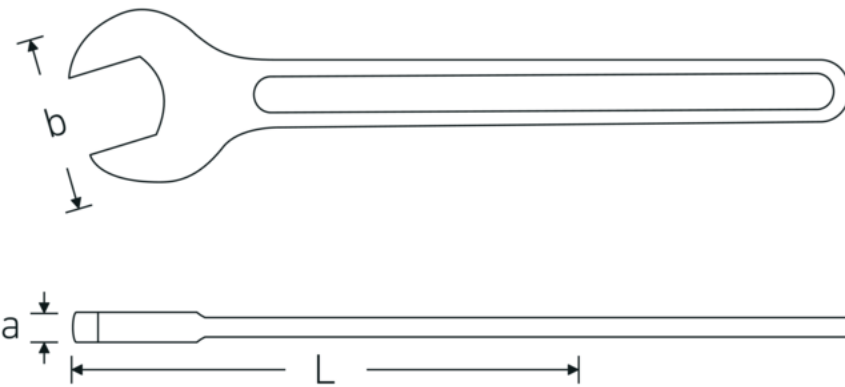

Open-ended spanner, metric

4004

Product no. **40040300**
GTIN **4018754018321**
Model **4004 30**

Label. Open-ended spanner Spanner size 30mm L.261mm

Features.

- DIN 894 up to 85 mm
- special tool steel, grey finish

Technical Drawing.

Technical Attributes.

a	10,8 mm
Width mm (b)	62 mm
DIN	DIN 894
Length mm (L)	261 mm
Spanner size 1 [mm]	30 mm

Logistics data.

Depth mm (IFS)	258
Width mm (IFS)	65
Height mm (IFS)	11
Length (packed, mm)	275
Width (packed, mm)	80
Height (packed, mm)	37
Volume (packed, dm3)	0.814 dm3

Product no.	40040300
Weight (gross, kg)	1,355
Weight PAP (kg)	0,000
Weight PVC (kg)	0,011
GTIN	4018754018321
Country of origin AWR	GERMANY
Region of origin	Nordrhein-Westfalen
WEEE/ElektroG	nicht ear-pflichtig
Customs tariff no.	82041100
Packing standard	5
Weight	275 g

Variants.

Product no.	Model no. (ERP)	Description	GTIN
40040240	4004 24	Open-ended spanner Spanner size 24mm L.215mm	4018754018307
40040270	4004 27	Open-ended spanner Spanner size 27mm L.238mm	4018754018314
40040300	4004 30	Open-ended spanner Spanner size 30mm L.261mm	4018754018321
40040320	4004 32	Open-ended spanner Spanner size 32mm L.273mm	4018754018338
40040360	4004 36	Open-ended spanner Spanner size 36mm L.300mm	4018754018345
40040410	4004 41	Open-ended spanner Spanner size 41mm L.335mm	4018754018352
40040460	4004 46	Open-ended spanner Spanner size 46mm L.369mm	4018754018369
40040500	4004 50	Open-ended spanner Spanner size 50mm L.412mm	4018754018376
40040550	4004 55	Open-ended spanner Spanner size 55mm L.457mm	4018754018383
40040600	4004 60	Open-ended spanner Spanner size 60mm L.492mm	4018754018390
40040650	4004 65	Open-ended spanner Spanner size 65mm L.528mm	4018754018406
40040700	4004 70	Open-ended spanner Spanner size 70mm L.572mm	4018754018413
40040750	4004 75	Open-ended spanner Spanner size 75mm L.608mm	4018754018420
40040800	4004 80	Open-ended spanner Spanner size 80mm L.645mm	4018754018437