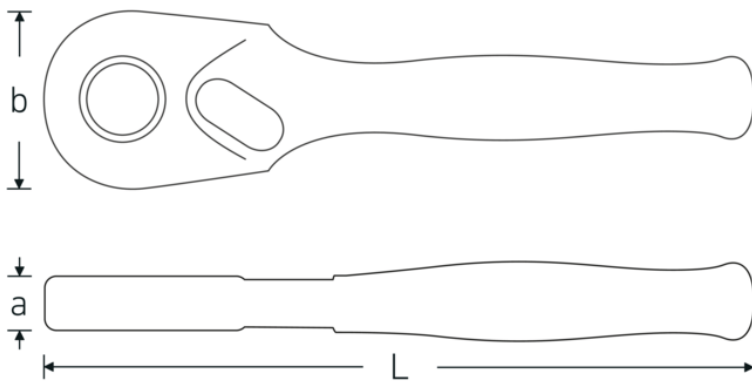

### Fine-tooth ratchet mechanism

Our fine-tooth ratchets with 80 teeth re-engage after just 4.5° for maximum precision in confined spaces. 8 pairs of parallel teeth simultaneously ensure maximum load-bearing capacity and particularly smooth running, even at high torques.

## Technical Drawing.