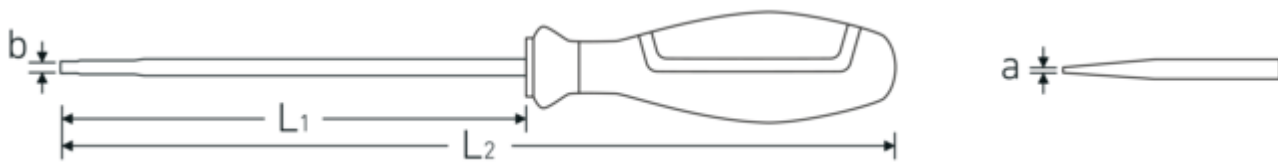

VDE slotted screwdriver

4661 VDE

Product no.	46613055
GTIN	4018754338115
Model	4661 VDE 5 SCHLITZSCHRAUBENDREHER 5,5

Label.

VDE slotted screwdriver 1,0mm x 5.5mm L.125mm

Features.

- reduced blade diameter: for reaching and operating low-lying screw connections or screws, e.g. in switch cabinets
- in switch cabinets
- flush with the blade tip due to integrated protective insulation: saves valuable space and allows optimal access even in the tightest installation spaces Roll-off protection prevents unwanted rolling away from the workplace
- for slotted screws
- Chrome-Alloy-Steel
- blade burnished
- VDE insulated up to 1000 V
- DIN EN 60900
- insulated according to IEC 900 - AC/1000 V AC/1000 V

Technologies and features.

3-component handle

Our 3-component handle combines hard, soft and special fibre-coated components, which give it its optimised ergonomics, maximum power transmission and increased safety during daily use.

Technical Drawing.

Technical Attributes.

a	1,0 mm
Drive profile	Slot
Width mm (b)	5.5 mm
DIN	DIN EN 60900
Size	5
L1	125 mm
L2	240 mm

Logistics data.

Depth mm (IFS)	239
Width mm (IFS)	34
Height mm (IFS)	34
Length (packed, mm)	240
Width (packed, mm)	115
Height (packed, mm)	73
Volume (packed, dm ³)	2.0148 dm ³
Product no.	46613055
Weight (gross, kg)	1,008
Weight PAP (kg)	0,102
Weight PVC (kg)	0,000
GTIN	4018754338115
Country of origin AWR	GERMANY
Region of origin	Nordrhein-Westfalen
WEEE/ElektroG	nicht ear-pflichtig
Customs tariff no.	82054000
Packing standard	10
Weight	103 g