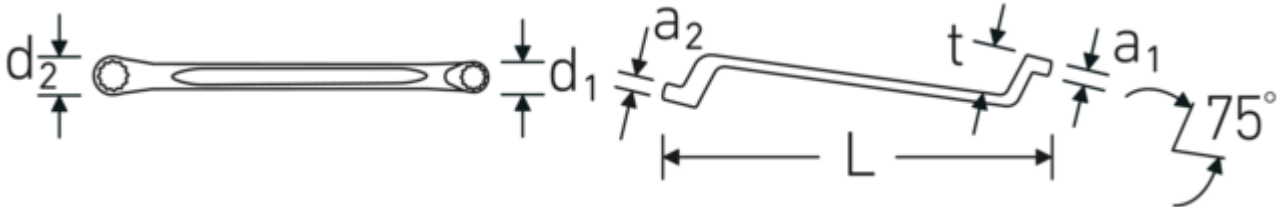

### Anti-Slip-Drive

The special AS-Drive profile makes high force transmission to the flats of screws and bolts possible without damaging them. This also prevents stripping of the screw head.

## Technical Attributes.

a1	10 mm
a2	12 mm
Drive profile	bi-hex AS-Drive®
d1	20 mm
d2	25,3 mm
Length mm (L)	245 mm
Spanner size 1 [mm]	13 mm
Ring position	75 °
Spanner size 2 [mm]	17 mm
t	27 mm