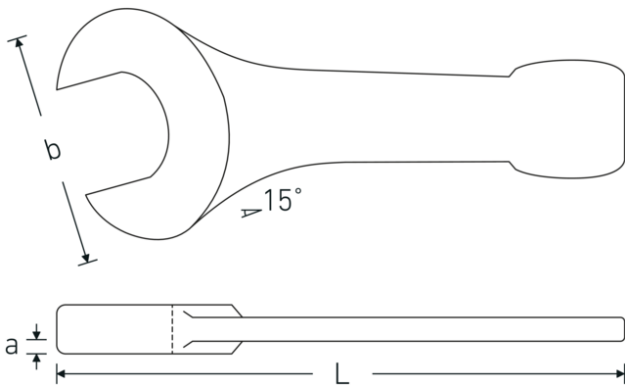

Open-ended striking spanner

4204

Product no. **42040065**
GTIN **4018754023745**
Model **4204 65**

Label. Open-ended striking spanner Spanner size 65mm L.342mm

Features.

- DIN 133
- special tool steel, grey finish

Technical Drawing.

Technical Attributes.

a	27 mm
Width mm (b)	138 mm
DIN	DIN 133
Length mm (L)	342 mm
Spanner size 1 [mm]	65 mm

Logistics data.

Depth mm (IFS)	345
Width mm (IFS)	135
Height mm (IFS)	30
Length (packed, mm)	345
Width (packed, mm)	135
Height (packed, mm)	30
Volume (packed, dm3)	1.39725 dm3

Product no.	42040065
Weight (gross, kg)	3,285
Weight PAP (kg)	0,000
Weight PVC (kg)	0,000
GTIN	4018754023745
Country of origin AWR	GERMANY
Region of origin	Nordrhein-Westfalen
WEEE/ElektroG	nicht ear-pflichtig
Customs tariff no.	82041100
Packing standard	1
Weight	3285 g

42040090	4204 90	Open-ended striking spanner Spanner size 90mm L.445mm	4018754023790
42040095	4204 95	Open-ended striking spanner Spanner size 95mm L.445mm	4018754023806
42040100	4204 100	Open-ended striking spanner Spanner size 100mm L.485mm	4018754023813
42040105	4204 105	Open-ended striking spanner Spanner size 105mm L.485mm	4018754023820