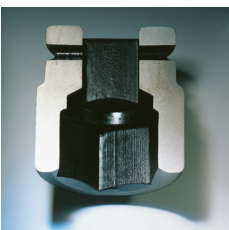

IMPACT sockets 1"

2609

Product no. **26090030**
GTIN **4018754016501**
Model **2609 30**

Label. IMPACT socket 1 " 30mm L.110mm

- Features.**
- long version, with reduced diameter
 - with hex
 - 1" internal square drive
 - for wheel nuts
 - Chrome Alloy Steel, gunmetal finish
 - DIN 3129 / ISO 1711-2

Product highlights.

Powerful and resilient.

The sockets are made from high-quality Chrome Alloy Steel. They are hardened in oil to prevent stress and distortion.

Optimised functionality.

All IMPACT sockets have a through cross hole for the connecting pin and a deep groove for the rubber locking ring. The locking pin is not stressed during use.

High fitting accuracy.

The high fitting accuracy due to tight tolerances guarantees optimum, backlash-free transmission of forces to the socket.

Technical Drawing.

Technical Attributes.

Drive profile	hex
Internal square drive (inch)	1 "
d1	46 mm
d2	54 mm
Length mm (L)	110 mm
Spanner size [mm]	30 mm
t	79,5 mm