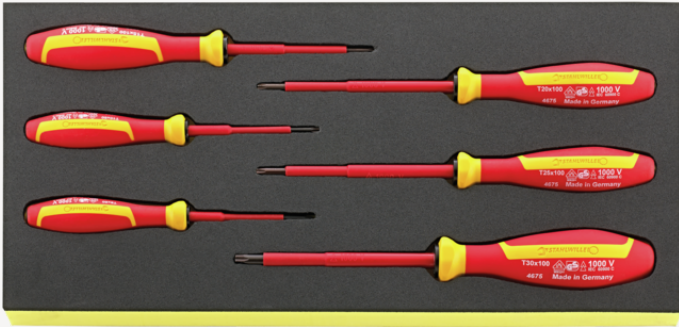

Screwdriver set DRALL+

TCS 4675 VDE

Product no. **96838793**
GTIN **4018754265497**
Model **TCS 4675 VDE**

Label.

Screwdriver set DRALL+ TCS 4675 VDE 6

Product highlights.

Individual.

The four handle sizes for the screwdrivers are designed specifically to match the drive profiles.

Outstanding craftsmanship.

The blades are made of exceptionally fine industrial-grade chrome alloy steel, through-hardened and anchored in the grip in such a way that they stay there.

Convenient.

The screwdrivers are available in a set - either conveniently housed in plastic inserts or TCS safety inlays, designed for use with STAHLWILLE tool trolleys and tool boxes.

**VDE DRALL+**

Our VDE-DRALL+ handle is insulated to 1.000 V according to DIN EN 60900. It is non-slip and ergonomically shaped. An extended grip zone protects the fingers and a hand stop prevents the tool from accidentally slipping or rolling away.

Technical Attributes.

Number of tools	6
Width mm (b)	175 mm
Height mm (h)	40 mm
Length mm (L)	350 mm
Drawer dividers	1/3

Logistics data.

Depth mm (IFS)	340
Width mm (IFS)	160
Height mm (IFS)	40
Length (packed, mm)	365
Width (packed, mm)	185
Height (packed, mm)	80
Volume (packed, dm ³)	5.402 dm ³
Product no.	96838793
Weight (gross, kg)	0,473
Weight PAP (kg)	0,138
Weight PVC (kg)	0,000
GTIN	4018754265497
Country of origin AWR	GERMANY
Region of origin	Nordrhein-Westfalen
WEEE/ElektroG	nicht ear-pflichtig
Customs tariff no.	82054000
Packing standard	1
Weight	385 g