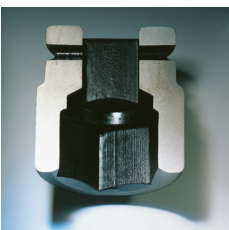

IMPACT sockets 1"

2609

Product no. **26090032**
GTIN **4018754016518**
Model **2609 32**

Label. IMPACT socket 1 " 32mm L.110mm

- Features.**
- long version, with reduced diameter
 - with hex
 - 1" internal square drive
 - for wheel nuts
 - Chrome Alloy Steel, gunmetal finish
 - DIN 3129 / ISO 1711-2

Product highlights.

Powerful and resilient.

The sockets are made from high-quality Chrome Alloy Steel. They are hardened in oil to prevent stress and distortion.

Optimised functionality.

All IMPACT sockets have a through cross hole for the connecting pin and a deep groove for the rubber locking ring. The locking pin is not stressed during use.

High fitting accuracy.

The high fitting accuracy due to tight tolerances guarantees optimum, backlash-free transmission of forces to the socket.

Technical Drawing.

Technical Attributes.

Drive profile	hex
Internal square drive (inch)	1 "
d1	48,5 mm
d2	54 mm
Length mm (L)	110 mm
Spanner size [mm]	32 mm
t	79 mm