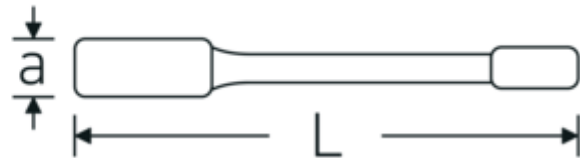

### Technical Drawing.

### Technical Attributes.

a	22,5 mm
Width mm (b)	75 mm
DIN	DIN 7444
Length mm (L)	240 mm
Wrench width 1 [mm]	48 mm

### Logistics data.

Depth mm (IFS)	240
Width mm (IFS)	74
Height mm (IFS)	22
Length (packed, mm)	240
Width (packed, mm)	74
Height (packed, mm)	22
Volume (packed, dm <sup>3</sup> )	0.39072 dm <sup>3</sup>
Product no.	42050048
Weight (gross, kg)	0,920
Weight PAP (kg)	0,000
Weight PVC (kg)	0,000
GTIN	4018754024216
Country of origin AWR	GERMANY

42050180	4205 180	Impact ring wrench Wrench size 180mm L.650mm	4018754024537
42050210	4205 210	Impact ring wrench Wrench size 210mm L.750mm	4018754024575