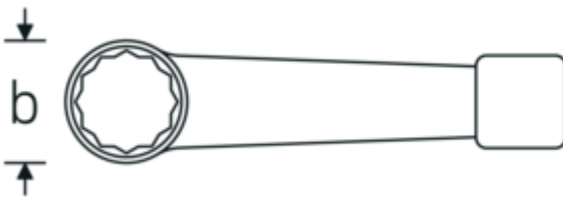

### Technical Drawing.

### Technical Attributes.

a	22,5 mm
Width mm (b)	75 mm
DIN	DIN 7444
Length mm (L)	240 mm
Wrench width 1 [mm]	48 mm

### Logistics data.

Depth mm (IFS)	240
Width mm (IFS)	74
Height mm (IFS)	22
Length (packed, mm)	240
Width (packed, mm)	74
Height (packed, mm)	22
Volume (packed, dm <sup>3</sup> )	0.39072 dm <sup>3</sup>
Product no.	42050048
Weight (gross, kg)	0,920
Weight PAP (kg)	0,000
Weight PVC (kg)	0,000
GTIN	4018754024216
Country of origin AWR	GERMANY

42050180	4205 180	Impact ring wrench Wrench size 180mm L.650mm	4018754024537
42050210	4205 210	Impact ring wrench Wrench size 210mm L.750mm	4018754024575