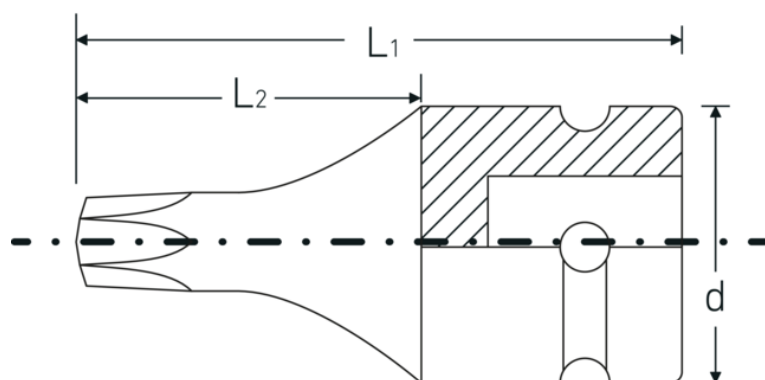

IMPACT-TORX® screwdriver sockets 1/2"

2307TX

Product no. 23070050
GTIN 4018754015245
Model 2307TX IMP T 50

Label. IMPACT screwdriver socket 1/2 " T50 L.40mm

- Features.**
- for recessed TORX® screws
 - 1/2" internal square drive
 - Chrome Alloy Steel, gunmetal finish

Product highlights.

Optimised functionality.

All IMPACT sockets have a through cross hole for the connecting pin and a deep groove for the rubber locking ring. The locking pin is not stressed during use.

High fitting accuracy.

The high fitting accuracy due to tight tolerances guarantees optimum, backlash-free transmission of forces to the socket.

Technical Drawing.

Technical Attributes.

Drive profile	TORX®
TORX® drive profile (mm)	8,8 mm
Internal square drive (inch)	1/2 "
d	25 mm
Size of output profile	T50
L1	40 mm
L2	22 mm

Logistics data.

Depth mm (IFS)	40
Width mm (IFS)	25
Height mm (IFS)	25
WEEE/ElektroG	nicht ear-pflichtig
Length (packed, mm)	105
Width (packed, mm)	45
Height (packed, mm)	26
Volume (packed, dm3)	0.12285 dm3
Product no.	23070050
Weight (gross, kg)	0,291
Weight PAP (kg)	0,000
Weight PVC (kg)	0,005
GTIN	4018754015245
Country of origin AWR	GERMANY
Region of origin	Nordrhein-Westfalen
Customs tariff no.	82042000
Packing standard	5
Weight	57 g