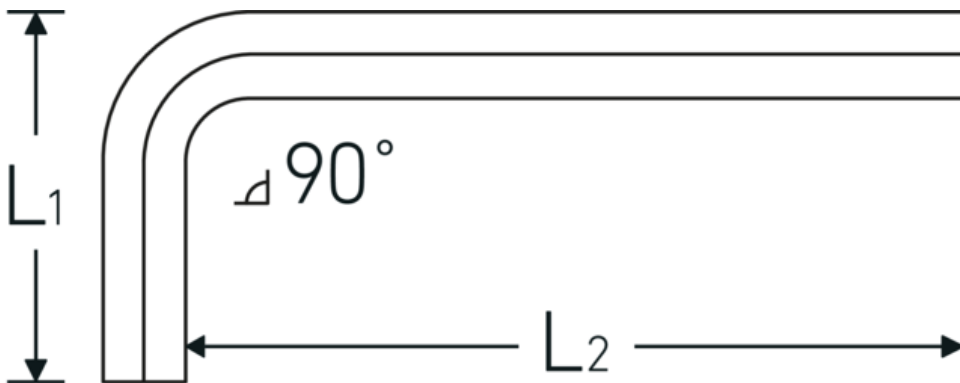

Hex key L-wrench

10760a

Product no. **43553009**
 GTIN **4018754332311**
 Model **10760a 9/64**
WINKELSCHRAUBENDREHER
SECHSKANT

Label.

Hex key L-wrench screwdriver Hex drive 9/64 L.23mm x 63mm

Technical Drawing.

Technical Attributes.

Drive profile	hex
External hex drive (inch)	9/64
L1	23 mm
L2	63 mm

Logistics data.

Depth mm (IFS)	69
Width mm (IFS)	25
Height mm (IFS)	4
Length (packed, mm)	175
Width (packed, mm)	100
Height (packed, mm)	5
Volume (packed, dm ³)	0.0875 dm ³
Product no.	43553009
Weight (gross, kg)	0,084

Weight PAP (kg)	0,000
Weight PVC (kg)	0,004
GTIN	4018754332311
Country of origin AWR	GERMANY
Region of origin	Nordrhein-Westfalen
WEEE/ElektroG	nicht ear-pflichtig
Customs tariff no.	82054000
Packing standard	10
Weight	7 g