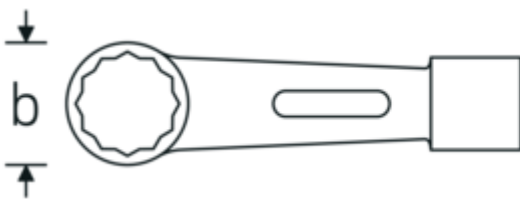

Impact ring wrench

StahlwilleSTABIL® 8

Product no. **42010032**
GTIN **4018754023141**
Model **8 32**

Label.

Impact ring wrench Wrench size 32 mm L.195mm

Technical Drawing.

Technical Attributes.

a	24 mm
Width mm (b)	47 mm
Length mm (L)	195 mm
Wrench width 1 [mm]	32 mm

Logistics data.

Depth mm (IFS)	193
Width mm (IFS)	48
Height mm (IFS)	24
Length (packed, mm)	193
Width (packed, mm)	48
Height (packed, mm)	24
Volume (packed, dm3)	0.222336 dm3

Product no.	42010032
Weight (gross, kg)	0,661
Weight PAP (kg)	0,000
Weight PVC (kg)	0,006
GTIN	4018754023141
Country of origin AWR	GERMANY
Region of origin	Nordrhein-Westfalen
WEEE/ElektroG	nicht ear-pflichtig
Customs tariff no.	82041100
Packing standard	1
Weight	661 g

Variants.

Product no.	Model no. (ERP)	Description	GTIN
42010032	8 32	Impact ring wrench Wrench size 32 mm L.195mm	4018754023141
42010036	8 36	Impact ring wrench Wrench size 36 mm L.195mm	4018754023165
42010041	8 41	Impact ring wrench Wrench size 41 mm L.200mm	4018754023172
42010046	8 46	Impact ring wrench Wrench size 46 mm L.250mm	4018754023189
42010050	8 50	Impact ring wrench Wrench size 50 mm L.280mm	4018754023196
42010055	8 55	Impact ring wrench Wrench size 55 mm L.300mm	4018754023219
42010060	8 60	Impact ring wrench Wrench size 60 mm L.300mm	4018754023233
42010065	8 65	Impact ring wrench Wrench size 65 mm L.325mm	4018754023257
42010070	8 70	Impact ring wrench Wrench size 70 mm L.355mm	4018754023264
42010075	8 75	Impact ring wrench Wrench size 75 mm L.360mm	4018754023271
42010080	8 80	Impact ring wrench Wrench size 80 mm L.440mm	4018754023295
42010085	8 85	Impact ring wrench Wrench size 85 mm L.440mm	4018754023318
42010090	8 90	Impact ring wrench Wrench size 90 mm L.445mm	4018754023325
42010095	8 95	Impact ring wrench Wrench size 95 mm L.450mm	4018754023332