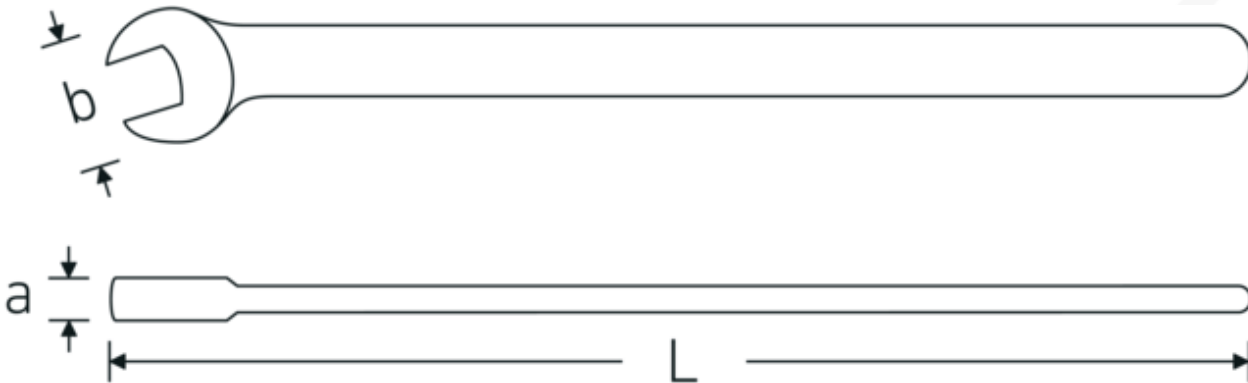

VDE single-ended open-jaw spanners

12160 VDE

Product no. **44180019**
GTIN **4018754254002**
Model **12160 VDE 19**

Label. VDE single-ended open-jaw spanners Spanner size 19mm L.218mm

- Features.**
- Chrome Alloy Steel, chrome plated
 - VDE insulated up to 1000 V
 - DIN EN 60900
 - Insulated according to IEC 900 - AC/1000 V

Technical Drawing.

Technical Attributes.

a	13 mm
Width mm (b)	44.5 mm
DIN	DIN EN 60900
Length mm (L)	218 mm
Spanner size 1 [mm]	19 mm

Logistics data.

Depth mm (IFS)	220
Width mm (IFS)	41
Height mm (IFS)	14
Length (packed, mm)	260
Width (packed, mm)	100

Height (packed, mm)	15
Volume (packed, dm3)	0.39 dm3
Product no.	44180019
Weight (gross, kg)	0,194
Weight PAP (kg)	0,000
Weight PVC (kg)	0,006
GTIN	4018754254002
Country of origin AWR	GERMANY
Region of origin	Nordrhein-Westfalen
WEEE/ElektroG	nicht ear-pflichtig
Customs tariff no.	82041100
Packing standard	1
Weight	184 g

Variants.

Product no.	Model no. (ERP)	Description	GTIN
44180010	12160 VDE 10	VDE single-ended open-jaw spanners Spanner size 10mm L.140,7mm	4018754253968
44180013	12160 VDE 13	VDE single-ended open-jaw spanners Spanner size 13mm L.166,4mm	4018754253975
44180014	12160 VDE 14	VDE single-ended open-jaw spanners Spanner size 14mm L.181mm	4018754253982
44180017	12160 VDE 17	VDE single-ended open-jaw spanners Spanner size 17mm L.200mm	4018754253999
44180019	12160 VDE 19	VDE single-ended open-jaw spanners Spanner size 19mm L.218mm	4018754254002
44180022	12160 VDE 22	VDE single-ended open-jaw spanners Spanner size 22mm L.248mm	4018754254019