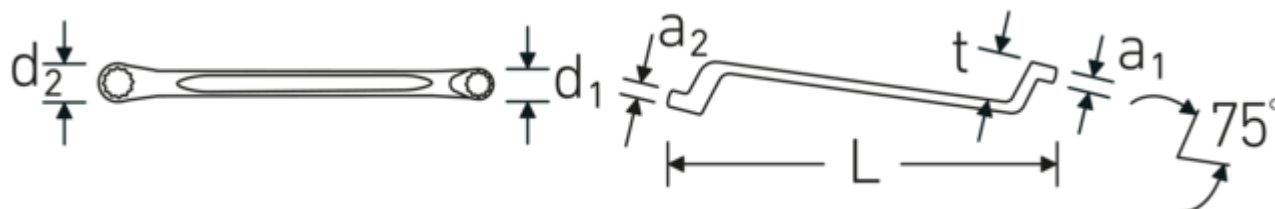

A special manufacturing process makes thin-walled rings possible – primarily for slightly lower-lying screw connections.

Manufactured from durable chrome-alloy steel for a long service life and resistance to wear.

Technologies and features.

Anti-Slip-Drive

The special AS-Drive profile makes high force transmission to the flats of screws and bolts possible without damaging them. This also prevents stripping of the screw head.

Thin-walled rings

The thin wall diameter of our rings makes it easier to work in confined spaces. The ring sides are taller than standard nuts, which prevents jamming.

Technical Drawing.

Technical Attributes.

a1	12 mm
a2	13 mm
Drive profile	bi-hex AS-Drive®
d1	26,6 mm
d2	28 mm
Length mm (L)	275 mm
Spanner size 1 [mm]	18 mm
Ring position	75 °
Spanner size 2 [mm]	19 mm
t	29 mm

Logistics data.

Depth mm (IFS)	280
Width mm (IFS)	33
Height mm (IFS)	29
Length (packed, mm)	300
Width (packed, mm)	95
Height (packed, mm)	60
Volume (packed, dm ³)	1.71 dm ³
Product no.	41041819
Weight (gross, kg)	2,200
Weight PAP (kg)	0,000
Weight PVC (kg)	0,016
GTIN	4018754020973
Country of origin AWR	GERMANY
Region of origin	Nordrhein-Westfalen
WEEE/ElektroG	nicht ear-pflichtig
Customs tariff no.	82041100
Packing standard	10
Weight	220 g