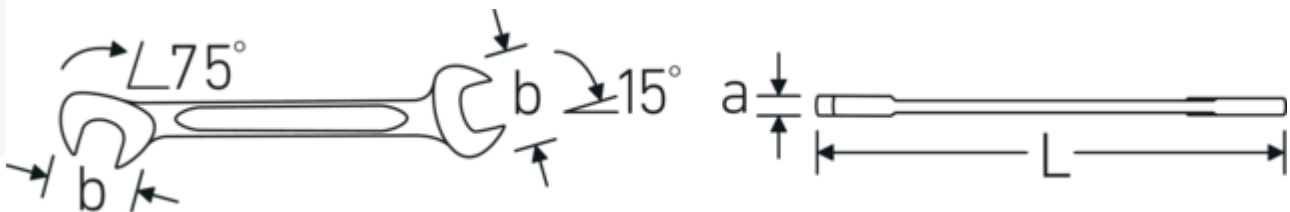

Technical Drawing.