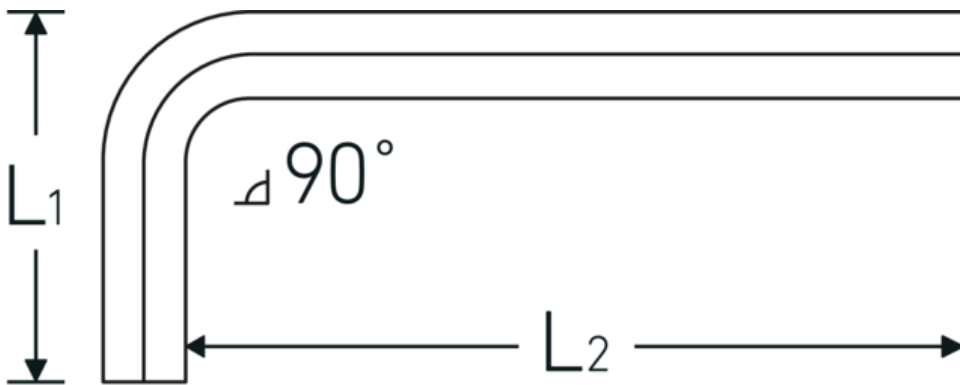

Hex key L-wrench

10760a

Product no. **43553008**
 GTIN **4018754332304**
 Model **10760a 1/8**
WINKELSCHRAUBENDREHER
SECHSKANT

Label.

Hex key L-wrench screwdriver Hex drive 1/8 L.22mm x 57mm

Technical Drawing.

Technical Attributes.

Drive profile	hex
External hex drive (inch)	1/8
L1	22 mm
L2	57 mm

Logistics data.

Depth mm (IFS)	64
Width mm (IFS)	22
Height mm (IFS)	4
Length (packed, mm)	170
Width (packed, mm)	100
Height (packed, mm)	5
Volume (packed, dm ³)	0.085 dm ³
Product no.	43553008
Weight (gross, kg)	0,060

Weight PAP (kg)	0,000
Weight PVC (kg)	0,004
GTIN	4018754332304
Country of origin AWR	GERMANY
Region of origin	Nordrhein-Westfalen
WEEE/ElektroG	nicht ear-pflichtig
Customs tariff no.	82054000
Packing standard	10
Weight	5 g