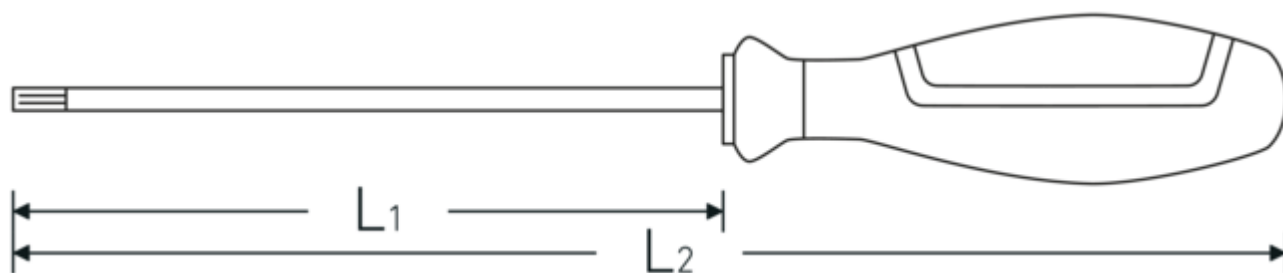

Technical Drawing.

Technical Attributes.

Drive profile	TORX®
DIN	DIN EN 60900
Size of output profile	T15
L1	100 mm
L2	205 mm

Logistics data.

Depth mm (IFS)	203
Width mm (IFS)	25
Height mm (IFS)	25
Length (packed, mm)	205
Width (packed, mm)	110
Height (packed, mm)	62
Volume (packed, dm³)	1.3981 dm³
Product no.	46763015
Weight (gross, kg)	0,526
Weight PAP (kg)	0,082
Weight PVC (kg)	0,000
GTIN	4018754338184
Country of origin AWR	GERMANY
Region of origin	Nordrhein-Westfalen
WEEE/ElektroG	nicht ear-pflichtig
Customs tariff no.	82054000
Packing standard	10
Weight	55 g

Variants.

Product no.	Model no. (ERP)	Description	GTIN
46763010	4676 VDE T10 TORX-SCHRAUBENDREHER	VDE TORX® screwdriver T10 L.100mm	4018754338177
46763015	4676 VDE T15 TORX-SCHRAUBENDREHER	VDE TORX® screwdriver T15 L.100mm	4018754338184
46763020	4676 VDE T20 TORX-SCHRAUBENDREHER	VDE TORX® screwdriver T20 L.100mm	4018754338191