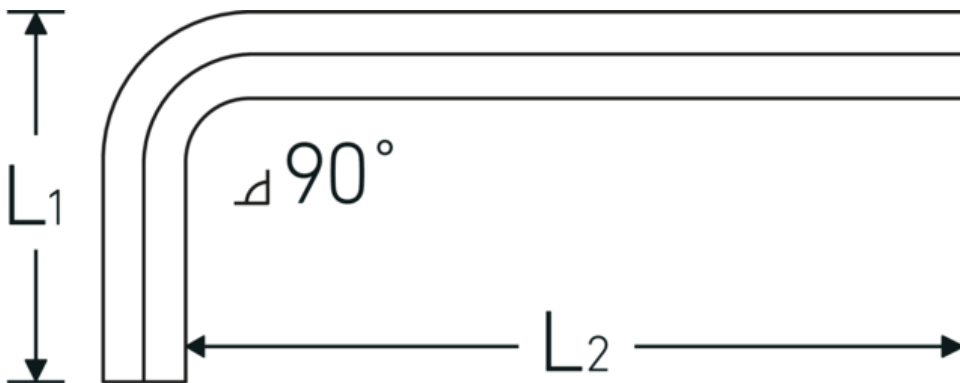

## Hex key for socket head bolts

10760CV

Product no. **43150130**  
 GTIN **4018754027033**  
 Model **10760 CV 1.3MM 0.050 ZOLL**  
**WINKELSCHRAUBENDREHER**

### Label.

Hex key L-wrench screwdriver Hex drive 1,3mm L.12mm x 40mm

### Technical Attributes.

Drive profile	hex
External hex drive (mm)	1,3 mm
DIN	DIN ISO 2936
L1	12 mm
L2	40 mm
Length mm (L)	43 mm

### Logistics data.

Depth mm (IFS)	43
Width mm (IFS)	15
Height mm (IFS)	2
Length (packed, mm)	52
Width (packed, mm)	21
Height (packed, mm)	3
Volume (packed, dm <sup>3</sup> )	0.003276 dm <sup>3</sup>
Product no.	43150130
Weight (gross, kg)	0,013