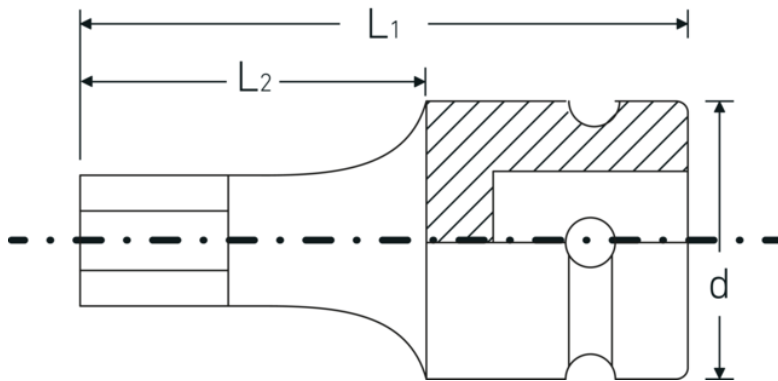

IMPACT screwdriver sockets 1/2"

54IMP

Product no. **23050012**
GTIN **4018754233847**
Model **54 IMP 12**

Label. IMPACT screwdriver socket 1/2 " 12 mm L.40mm

- Features.**
- for hex socket screws
 - 1/2" internal square drive
 - Chrome Alloy Steel, gunmetal finish

Product highlights.

Optimised functionality.

All IMPACT sockets have a through cross hole for the connecting pin and a deep groove for the rubber locking ring. The locking pin is not stressed during use.

High fitting accuracy.

The high fitting accuracy due to tight tolerances guarantees optimum, backlash-free transmission of forces to the socket.

Technical Drawing.

Technical Attributes.

Drive profile	hex
External hex drive (mm)	12 mm
Internal square drive (inch)	1/2 "
d	25 mm
L1	40 mm
L2	20 mm

Logistics data.

Depth mm (IFS)	42
Width mm (IFS)	30
Height mm (IFS)	30
WEEE/ElektroG	nicht ear-pflichtig
Length (packed, mm)	110
Width (packed, mm)	60
Height (packed, mm)	31
Volume (packed, dm3)	0.2046 dm3
Product no.	23050012
Weight (gross, kg)	0,330
Weight PAP (kg)	0,000
Weight PVC (kg)	0,003
GTIN	4018754233847
Country of origin AWR	TAIWAN, PROVINCE OF CHINA
Region of origin	Ausländischer Ursprung
Customs tariff no.	82042000
Packing standard	5
Weight	111 g